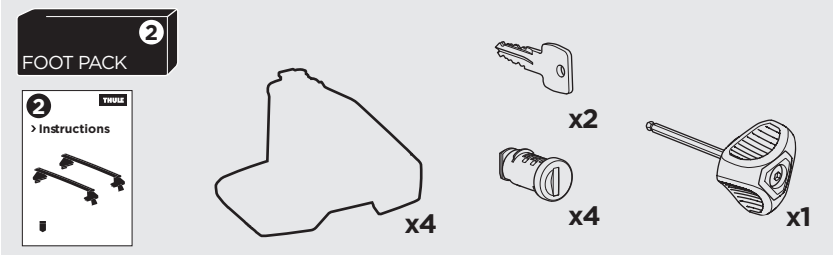

1

Kit 5106

DODGE Ram, 1500, 4-dr Quad Cab, 09-
 DODGE Ram, 1500, 4-dr Crew Cab, 09-
 DODGE Ram, 2500/3500, 4-dr Crew Cab, 10-
 DODGE Ram, 2500/3500, 4-dr Mega Cab, 10-

ISO 11154-E

THULE WingBar Evo	THULE WingBar Edge	THULE WingBar	THULE SquareBar	Evo X (scale)	Edge X (scale)
DODGE Ram, 1500, 4-dr Quad Cab, 09-				66	-
DODGE Ram, 1500, 4-dr Crew Cab, 09-				66	-
DODGE Ram, 2500/3500, 4-dr Crew Cab, 10-				66	-
DODGE Ram, 2500/3500, 4-dr Mega Cab, 10-				66	-

THULE ProBar	THULE SlideBar	X (mm/inch)
DODGE Ram, 1500, 4-dr Quad Cab, 09-		1310 mm / 51 5/8"
DODGE Ram, 1500, 4-dr Crew Cab, 09-		1310 mm / 51 5/8"
DODGE Ram, 2500/3500, 4-dr Crew Cab, 10-		1310 mm / 51 5/8"
DODGE Ram, 2500/3500, 4-dr Mega Cab, 10-		1310 mm / 51 5/8"

THULE WingBar Evo	THULE WingBar Edge	THULE WingBar	THULE SquareBar	Evo Y (scale)	Edge Y (scale)
DODGE Ram, 1500, 4-dr Quad Cab, 09-				63,5	-
DODGE Ram, 1500, 4-dr Crew Cab, 09-				63,5	-
DODGE Ram, 2500/3500, 4-dr Crew Cab, 10-				63,5	-
DODGE Ram, 2500/3500, 4-dr Mega Cab, 10-				63,5	-

	W (mm/inch)	Z (mm/inch)
DODGE Ram, 1500, 4-dr Quad Cab, 09-	700 mm / 27 1/2"	200 mm / 7 7/8"
DODGE Ram, 1500, 4-dr Crew Cab, 09-	700 mm / 27 1/2"	200 mm / 7 7/8"
DODGE Ram, 2500/3500, 4-dr Crew Cab, 10-	700 mm / 27 1/2"	200 mm / 7 7/8"
DODGE Ram, 2500/3500, 4-dr Mega Cab, 10-	700 mm / 27 1/2"	200 mm / 7 7/8"