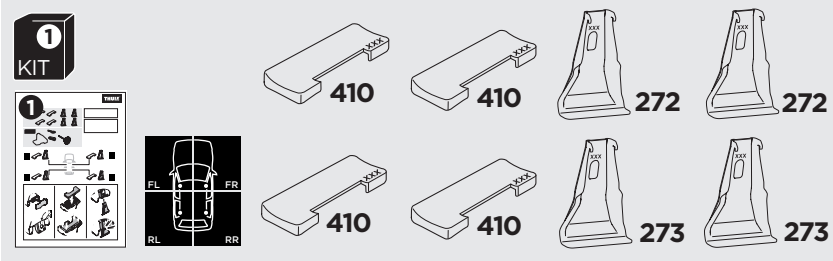

1

Kit 5106

DODGE Ram, 1500, 4-dr Quad Cab, 09-
 DODGE Ram, 1500, 4-dr Crew Cab, 09-
 DODGE Ram, 2500/3500, 4-dr Crew Cab, 10-
 DODGE Ram, 2500/3500, 4-dr Mega Cab, 10-

ISO 11154-E

THULE WingBar Evo	THULE WingBar Edge	THULE WingBar	THULE SquareBar	Evo X (scale)	Edge X (scale)
DODGE Ram, 1500, 4-dr Quad Cab, 09-				66	-
DODGE Ram, 1500, 4-dr Crew Cab, 09-				66	-
DODGE Ram, 2500/3500, 4-dr Crew Cab, 10-				66	-
DODGE Ram, 2500/3500, 4-dr Mega Cab, 10-				66	-

THULE ProBar	THULE SlideBar	X (mm/inch)
DODGE Ram, 1500, 4-dr Quad Cab, 09-		1310 mm / 51 5/8"
DODGE Ram, 1500, 4-dr Crew Cab, 09-		1310 mm / 51 5/8"
DODGE Ram, 2500/3500, 4-dr Crew Cab, 10-		1310 mm / 51 5/8"
DODGE Ram, 2500/3500, 4-dr Mega Cab, 10-		1310 mm / 51 5/8"

THULE WingBar Evo	THULE WingBar Edge	THULE WingBar	THULE SquareBar	Evo Y (scale)	Edge Y (scale)
DODGE Ram, 1500, 4-dr Quad Cab, 09-				63,5	-
DODGE Ram, 1500, 4-dr Crew Cab, 09-				63,5	-
DODGE Ram, 2500/3500, 4-dr Crew Cab, 10-				63,5	-
DODGE Ram, 2500/3500, 4-dr Mega Cab, 10-				63,5	-

	W (mm/inch)	Z (mm/inch)
DODGE Ram, 1500, 4-dr Quad Cab, 09-	700 mm / 27 1/2"	200 mm / 7 7/8"
DODGE Ram, 1500, 4-dr Crew Cab, 09-	700 mm / 27 1/2"	200 mm / 7 7/8"
DODGE Ram, 2500/3500, 4-dr Crew Cab, 10-	700 mm / 27 1/2"	200 mm / 7 7/8"
DODGE Ram, 2500/3500, 4-dr Mega Cab, 10-	700 mm / 27 1/2"	200 mm / 7 7/8"