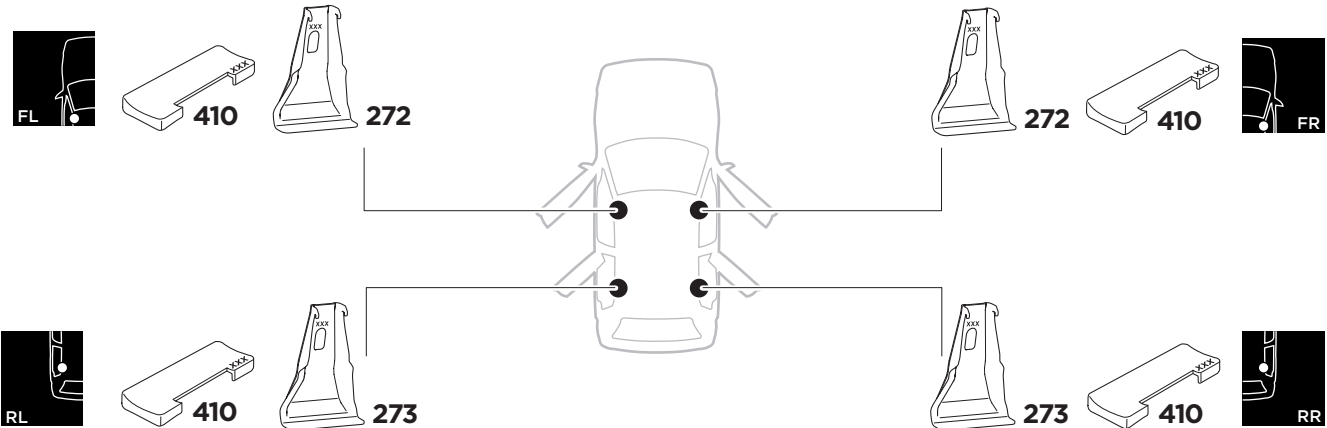

1

Kit 5106

DODGE Ram, 1500, 4-dr Quad Cab, 09-
 DODGE Ram, 1500, 4-dr Crew Cab, 09-
 DODGE Ram, 2500/3500, 4-dr Crew Cab, 10-
 DODGE Ram, 2500/3500, 4-dr Mega Cab, 10-

ISO 11154-E

THULE WingBar Evo	THULE WingBar Edge	THULE WingBar	THULE SquareBar	Evo X (scale)	Edge X (scale)
DODGE Ram, 1500, 4-dr Quad Cab, 09-				66	-
DODGE Ram, 1500, 4-dr Crew Cab, 09-				66	-
DODGE Ram, 2500/3500, 4-dr Crew Cab, 10-				66	-
DODGE Ram, 2500/3500, 4-dr Mega Cab, 10-				66	-

THULE ProBar	THULE SlideBar	X (mm/inch)
DODGE Ram, 1500, 4-dr Quad Cab, 09-		1310 mm / 51 5/8"
DODGE Ram, 1500, 4-dr Crew Cab, 09-		1310 mm / 51 5/8"
DODGE Ram, 2500/3500, 4-dr Crew Cab, 10-		1310 mm / 51 5/8"
DODGE Ram, 2500/3500, 4-dr Mega Cab, 10-		1310 mm / 51 5/8"

THULE WingBar Evo	THULE WingBar Edge	THULE WingBar	THULE SquareBar	Evo Y (scale)	Edge Y (scale)
DODGE Ram, 1500, 4-dr Quad Cab, 09-				63,5	-
DODGE Ram, 1500, 4-dr Crew Cab, 09-				63,5	-
DODGE Ram, 2500/3500, 4-dr Crew Cab, 10-				63,5	-
DODGE Ram, 2500/3500, 4-dr Mega Cab, 10-				63,5	-

	W (mm/inch)	Z (mm/inch)
DODGE Ram, 1500, 4-dr Quad Cab, 09-	700 mm / 27 1/2"	200 mm / 7 7/8"
DODGE Ram, 1500, 4-dr Crew Cab, 09-	700 mm / 27 1/2"	200 mm / 7 7/8"
DODGE Ram, 2500/3500, 4-dr Crew Cab, 10-	700 mm / 27 1/2"	200 mm / 7 7/8"
DODGE Ram, 2500/3500, 4-dr Mega Cab, 10-	700 mm / 27 1/2"	200 mm / 7 7/8"