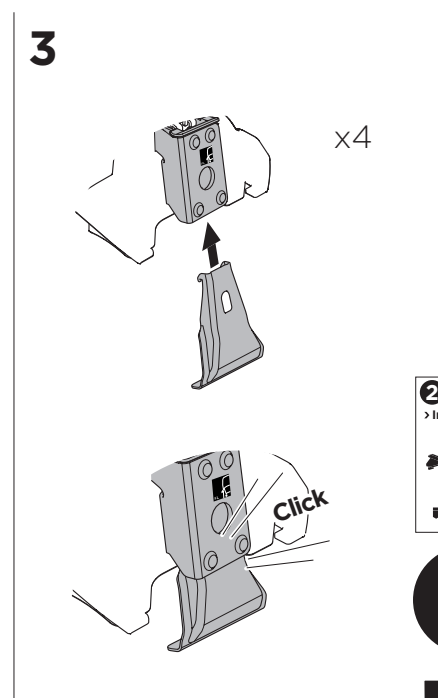

1

Kit 5106

DODGE Ram, 1500, 4-dr Quad Cab, 09-
 DODGE Ram, 1500, 4-dr Crew Cab, 09-
 DODGE Ram, 2500/3500, 4-dr Crew Cab, 10-
 DODGE Ram, 2500/3500, 4-dr Mega Cab, 10-

ISO 11154-E

THULE WingBar Evo	THULE WingBar Edge	THULE WingBar	THULE SquareBar	Evo X (scale)	Edge X (scale)
DODGE Ram, 1500, 4-dr Quad Cab, 09-				66	-
DODGE Ram, 1500, 4-dr Crew Cab, 09-				66	-
DODGE Ram, 2500/3500, 4-dr Crew Cab, 10-				66	-
DODGE Ram, 2500/3500, 4-dr Mega Cab, 10-				66	-

THULE ProBar	THULE SlideBar	X (mm/inch)
DODGE Ram, 1500, 4-dr Quad Cab, 09-		1310 mm / 51 5/8"
DODGE Ram, 1500, 4-dr Crew Cab, 09-		1310 mm / 51 5/8"
DODGE Ram, 2500/3500, 4-dr Crew Cab, 10-		1310 mm / 51 5/8"
DODGE Ram, 2500/3500, 4-dr Mega Cab, 10-		1310 mm / 51 5/8"

THULE WingBar Evo	THULE WingBar Edge	THULE WingBar	THULE SquareBar	Evo Y (scale)	Edge Y (scale)
DODGE Ram, 1500, 4-dr Quad Cab, 09-				63,5	-
DODGE Ram, 1500, 4-dr Crew Cab, 09-				63,5	-
DODGE Ram, 2500/3500, 4-dr Crew Cab, 10-				63,5	-
DODGE Ram, 2500/3500, 4-dr Mega Cab, 10-				63,5	-