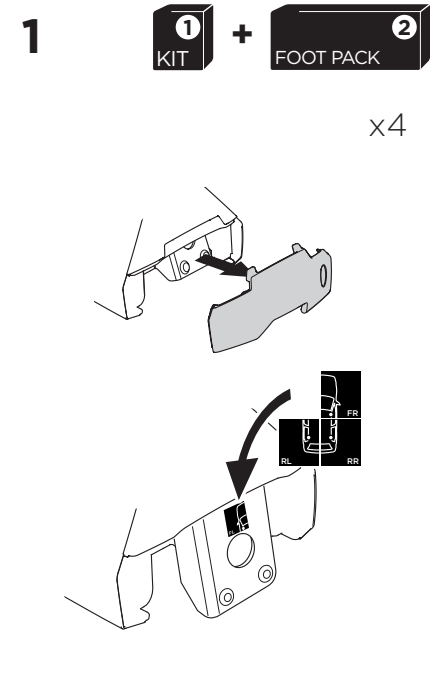

1

Kit 5100

SEAT León, 5-dr Hatchback, 13-

ISO 11154-E

THULE WingBar Evo	THULE WingBar Edge	THULE WingBar	THULE SquareBar	Evo X (scale)	Edge X (scale)
SEAT León, 5-dr Hatchback, 13-				40,5	P

THULE ProBar	THULE SlideBar	X (mm/inch)		
SEAT León, 5-dr Hatchback, 13-		1056 mm / 41 5/8"		

THULE WingBar Evo	THULE WingBar Edge	THULE WingBar	THULE SquareBar	Evo Y (scale)	Edge Y (scale)
SEAT León, 5-dr Hatchback, 13-				32	O

THULE ProBar	THULE SlideBar	Y (mm/inch)		
SEAT León, 5-dr Hatchback, 13-		971 mm / 38 1/4"		

	W (mm/inch)	Z (mm/inch)
SEAT León, 5-dr Hatchback, 13-	710 mm / 28"	200 mm / 7 7/8"