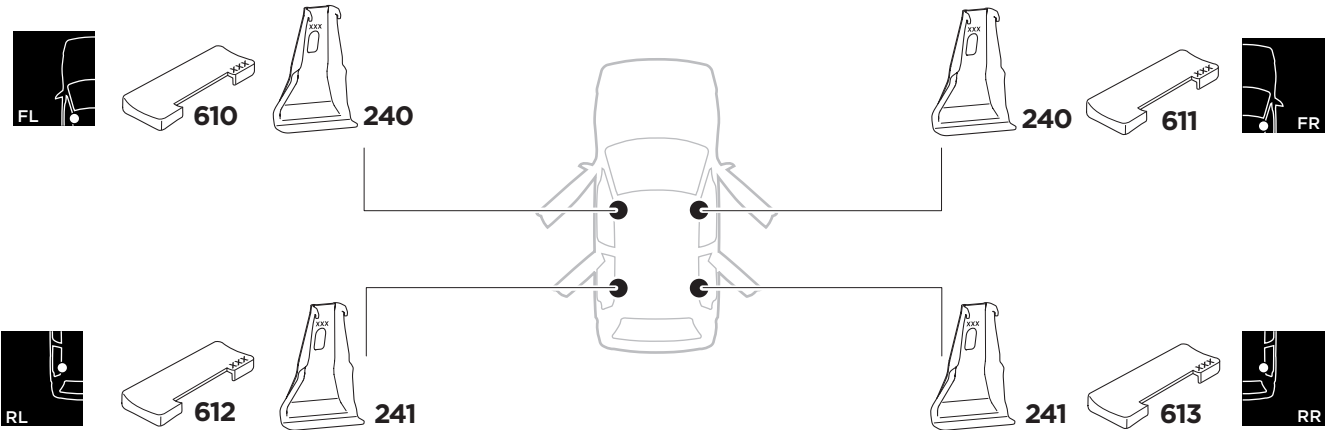

1

Kit 5100

SEAT León, 5-dr Hatchback, 13-

ISO 11154-E

THULE WingBar Evo	THULE WingBar Edge	THULE WingBar	THULE SquareBar	Evo X (scale)	Edge X (scale)
SEAT León, 5-dr Hatchback, 13-				40,5	P

THULE ProBar	THULE SlideBar	X (mm/inch)		
SEAT León, 5-dr Hatchback, 13-		1056 mm / 41 5/8"		

THULE WingBar Evo	THULE WingBar Edge	THULE WingBar	THULE SquareBar	Evo Y (scale)	Edge Y (scale)
SEAT León, 5-dr Hatchback, 13-				32	O

THULE ProBar	THULE SlideBar	Y (mm/inch)		
SEAT León, 5-dr Hatchback, 13-		971 mm / 38 1/4"		

	W (mm/inch)	Z (mm/inch)
SEAT León, 5-dr Hatchback, 13-	710 mm / 28"	200 mm / 7 7/8"