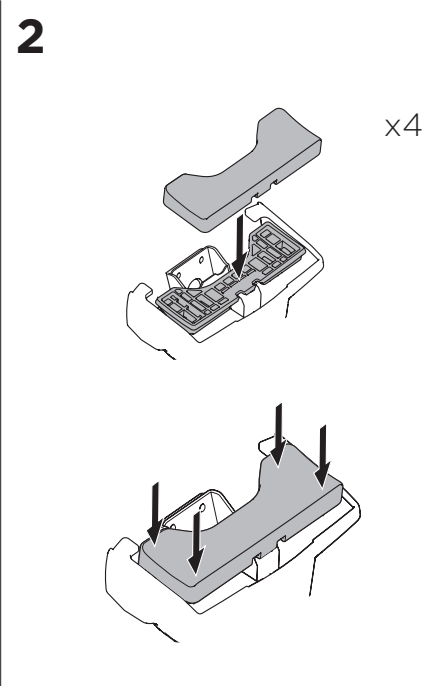

1

Kit 5100

SEAT León, 5-dr Hatchback, 13-

ISO 11154-E

THULE WingBar Evo	THULE WingBar Edge	THULE WingBar	THULE SquareBar	Evo X (scale)	Edge X (scale)
SEAT León, 5-dr Hatchback, 13-				40,5	P

THULE ProBar	THULE SlideBar	X (mm/inch)		
SEAT León, 5-dr Hatchback, 13-		1056 mm / 41 5/8"		

THULE WingBar Evo	THULE WingBar Edge	THULE WingBar	THULE SquareBar	Evo Y (scale)	Edge Y (scale)
SEAT León, 5-dr Hatchback, 13-				32	O

THULE ProBar	THULE SlideBar	Y (mm/inch)		
SEAT León, 5-dr Hatchback, 13-		971 mm / 38 1/4"		

	W (mm/inch)	Z (mm/inch)
SEAT León, 5-dr Hatchback, 13-	710 mm / 28"	200 mm / 7 7/8"