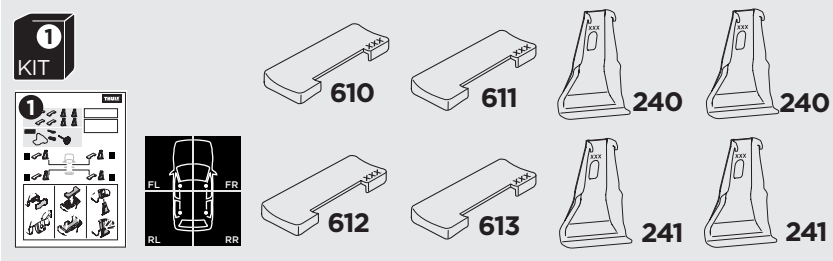

1

Kit 5100

SEAT León, 5-dr Hatchback, 13-

ISO 11154-E

THULE WingBar Evo	THULE WingBar Edge	THULE WingBar	THULE SquareBar	Evo X (scale)	Edge X (scale)
SEAT León, 5-dr Hatchback, 13-				40,5	P

THULE ProBar	THULE SlideBar	X (mm/inch)		
SEAT León, 5-dr Hatchback, 13-		1056 mm / 41 5/8"		

THULE WingBar Evo	THULE WingBar Edge	THULE WingBar	THULE SquareBar	Evo Y (scale)	Edge Y (scale)
SEAT León, 5-dr Hatchback, 13-				32	O

THULE ProBar	THULE SlideBar	Y (mm/inch)		
SEAT León, 5-dr Hatchback, 13-		971 mm / 38 1/4"		

	W (mm/inch)	Z (mm/inch)
SEAT León, 5-dr Hatchback, 13-	710 mm / 28"	200 mm / 7 7/8"