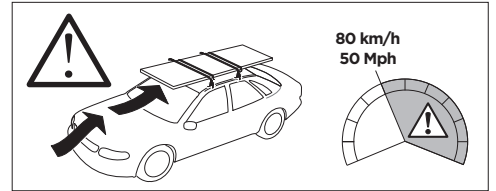

1

Kit 5100

SEAT León, 5-dr Hatchback, 13-

ISO 11154-E