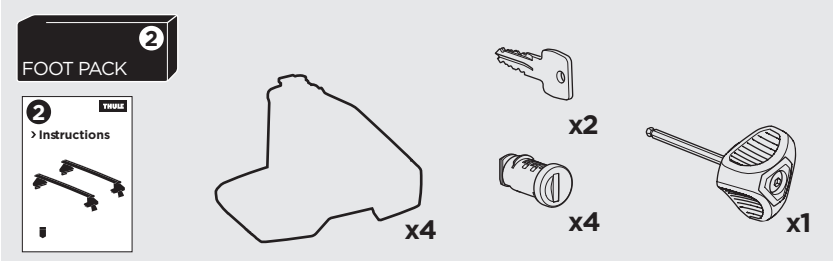

1

Kit 5100

SEAT León, 5-dr Hatchback, 13-

ISO 11154-E

THULE WingBar Evo	THULE WingBar Edge	THULE WingBar	THULE SquareBar	Evo X (scale)	Edge X (scale)
SEAT León, 5-dr Hatchback, 13-				40,5	P

THULE ProBar	THULE SlideBar	X (mm/inch)		
SEAT León, 5-dr Hatchback, 13-		1056 mm / 41 5/8"		

THULE WingBar Evo	THULE WingBar Edge	THULE WingBar	THULE SquareBar	Evo Y (scale)	Edge Y (scale)
SEAT León, 5-dr Hatchback, 13-				32	O

THULE ProBar	THULE SlideBar	Y (mm/inch)		
SEAT León, 5-dr Hatchback, 13-		971 mm / 38 1/4"		

	W (mm/inch)	Z (mm/inch)
SEAT León, 5-dr Hatchback, 13-	710 mm / 28"	200 mm / 7 7/8"