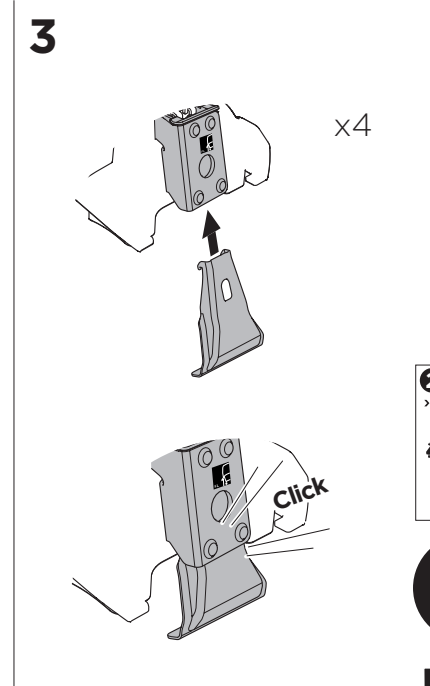

1

Kit 5100

SEAT León, 5-dr Hatchback, 13-

ISO 11154-E

THULE WingBar Evo	THULE WingBar Edge	THULE WingBar	THULE SquareBar	Evo X (scale)	Edge X (scale)
SEAT León, 5-dr Hatchback, 13-				40,5	P

THULE ProBar	THULE SlideBar	X (mm/inch)		
SEAT León, 5-dr Hatchback, 13-		1056 mm / 41 5/8"		

THULE WingBar Evo	THULE WingBar Edge	THULE WingBar	THULE SquareBar	Evo Y (scale)	Edge Y (scale)
SEAT León, 5-dr Hatchback, 13-				32	O

THULE ProBar	THULE SlideBar	Y (mm/inch)		
SEAT León, 5-dr Hatchback, 13-		971 mm / 38 1/4"		

	W (mm/inch)	Z (mm/inch)
SEAT León, 5-dr Hatchback, 13-	710 mm / 28"	200 mm / 7 7/8"