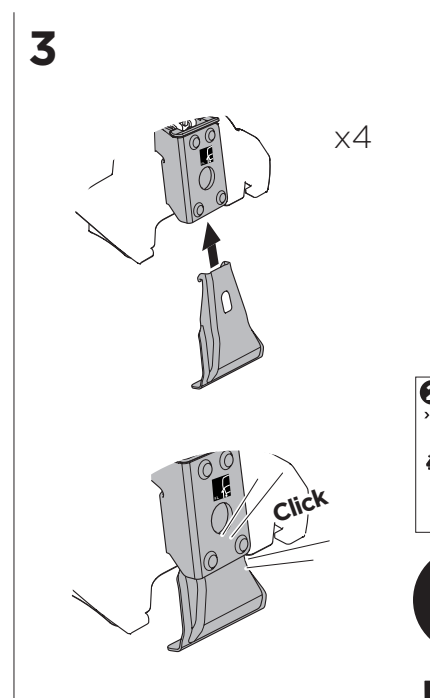

1

Kit 5073

NISSAN Micra, 5-dr Hatchback, 17-

ISO 11154-E

THULE WingBar Evo	THULE WingBar Edge	THULE WingBar	THULE SquareBar	Evo X (scale)	Edge X (scale)
NISSAN Micra, 5-dr Hatchback, 17-				35	I
THULE ProBar	THULE SlideBar				X (mm/inch)
NISSAN Micra, 5-dr Hatchback, 17-				1001 mm / 39 3/8"	

THULE WingBar Evo	THULE WingBar Edge	THULE WingBar	THULE SquareBar	Evo Y (scale)	Edge Y (scale)
NISSAN Micra, 5-dr Hatchback, 17-				30,5	R
THULE ProBar	THULE SlideBar				Y (mm/inch)
NISSAN Micra, 5-dr Hatchback, 17-				956 mm / 37 5/8"	

	W (mm/inch)	Z (mm/inch)
NISSAN Micra, 5-dr Hatchback, 17-	700 mm / 27 1/2"	250 mm / 9 7/8"