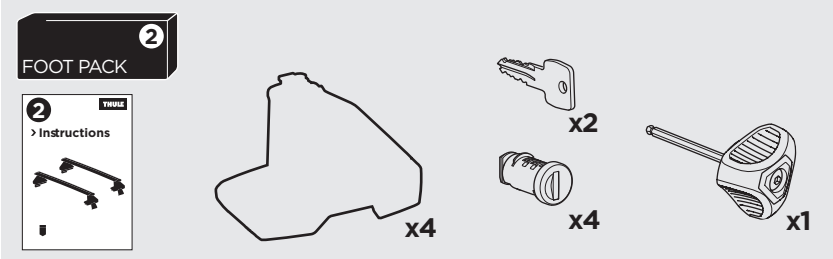

1

Kit 5073

NISSAN Micra, 5-dr Hatchback, 17-

ISO 11154-E

THULE WingBar Evo	THULE WingBar Edge	THULE WingBar	THULE SquareBar	Evo X (scale)	Edge X (scale)
NISSAN Micra, 5-dr Hatchback, 17-				35	I
THULE ProBar	THULE SlideBar				X (mm/inch)
NISSAN Micra, 5-dr Hatchback, 17-				1001 mm / 39 3/8"	

THULE WingBar Evo	THULE WingBar Edge	THULE WingBar	THULE SquareBar	Evo Y (scale)	Edge Y (scale)
NISSAN Micra, 5-dr Hatchback, 17-				30,5	R
THULE ProBar	THULE SlideBar				Y (mm/inch)
NISSAN Micra, 5-dr Hatchback, 17-				956 mm / 37 5/8"	

	W (mm/inch)	Z (mm/inch)
NISSAN Micra, 5-dr Hatchback, 17-	700 mm / 27 1/2"	250 mm / 9 7/8"