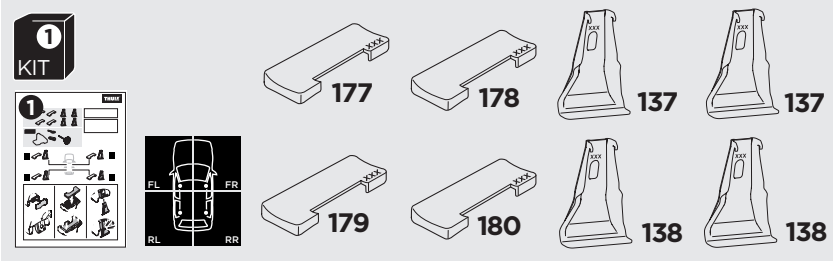

1

Kit 5073

NISSAN Micra, 5-dr Hatchback, 17-

ISO 11154-E

THULE WingBar Evo	THULE WingBar Edge	THULE WingBar	THULE SquareBar	Evo X (scale)	Edge X (scale)
NISSAN Micra, 5-dr Hatchback, 17-				35	I
THULE ProBar	THULE SlideBar				X (mm/inch)
NISSAN Micra, 5-dr Hatchback, 17-				1001 mm / 39 3/8"	

THULE WingBar Evo	THULE WingBar Edge	THULE WingBar	THULE SquareBar	Evo Y (scale)	Edge Y (scale)
NISSAN Micra, 5-dr Hatchback, 17-				30,5	R
THULE ProBar	THULE SlideBar				Y (mm/inch)
NISSAN Micra, 5-dr Hatchback, 17-				956 mm / 37 5/8"	

	W (mm/inch)	Z (mm/inch)
NISSAN Micra, 5-dr Hatchback, 17-	700 mm / 27 1/2"	250 mm / 9 7/8"