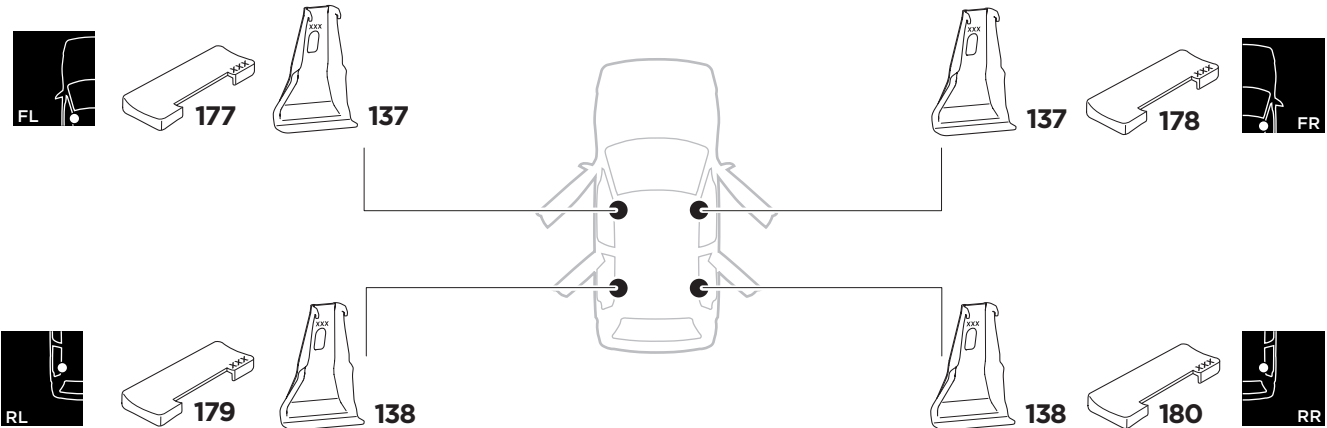

1

Kit 5073

NISSAN Micra, 5-dr Hatchback, 17-

ISO 11154-E

THULE WingBar Evo	THULE WingBar Edge	THULE WingBar	THULE SquareBar	Evo X (scale)	Edge X (scale)
NISSAN Micra, 5-dr Hatchback, 17-				35	I
THULE ProBar	THULE SlideBar				X (mm/inch)
NISSAN Micra, 5-dr Hatchback, 17-				1001 mm / 39 3/8"	

THULE WingBar Evo	THULE WingBar Edge	THULE WingBar	THULE SquareBar	Evo Y (scale)	Edge Y (scale)
NISSAN Micra, 5-dr Hatchback, 17-				30,5	R
THULE ProBar	THULE SlideBar				Y (mm/inch)
NISSAN Micra, 5-dr Hatchback, 17-				956 mm / 37 5/8"	

	W (mm/inch)	Z (mm/inch)
NISSAN Micra, 5-dr Hatchback, 17-	700 mm / 27 1/2"	250 mm / 9 7/8"