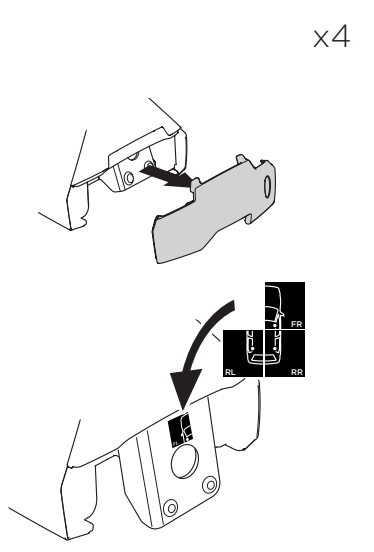

1

Kit 5061 SEAT Ateca, 5-dr SUV, 16-

ISO 11154-E

1 **1** KIT + **2** FOOT PACK

2

3

THULE WingBar Evo	THULE WingBar Edge	THULE WingBar	THULE SquareBar	Evo X (scale)	Edge X (scale)
SEAT Ateca, 5-dr SUV, 16-				48	A

THULE ProBar	THULE SlideBar	X (mm/inch)		
SEAT Ateca, 5-dr SUV, 16-		1131 mm / 44 1/2"		

THULE WingBar Evo	THULE WingBar Edge	THULE WingBar	THULE SquareBar	Evo Y (scale)	Edge Y (scale)
SEAT Ateca, 5-dr SUV, 16-				41,5	N

THULE ProBar	THULE SlideBar	Y (mm/inch)		
SEAT Ateca, 5-dr SUV, 16-		1066 mm / 42"		

	W (mm/inch)	Z (mm/inch)
SEAT Ateca, 5-dr SUV, 16-	720 mm / 28 3/8"	320 mm / 12 5/8"