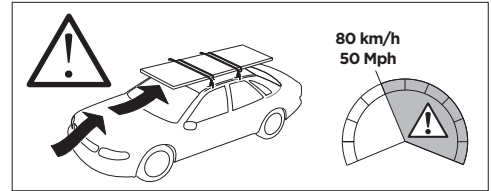

1

Kit 5061 SEAT Ateca, 5-dr SUV, 16-

ISO 11154-E

1 **1** KIT + **2** FOOT PACK

2

3

THULE WingBar Evo	THULE WingBar Edge	THULE WingBar	THULE SquareBar	Evo X (scale)	Edge X (scale)
SEAT Ateca, 5-dr SUV, 16-				48	A

THULE ProBar	THULE SlideBar	X (mm/inch)		
SEAT Ateca, 5-dr SUV, 16-		1131 mm / 44 1/2"		

THULE WingBar Evo	THULE WingBar Edge	THULE WingBar	THULE SquareBar	Evo Y (scale)	Edge Y (scale)
SEAT Ateca, 5-dr SUV, 16-				41,5	N

THULE ProBar	THULE SlideBar	Y (mm/inch)		
SEAT Ateca, 5-dr SUV, 16-		1066 mm / 42"		

	W (mm/inch)	Z (mm/inch)
SEAT Ateca, 5-dr SUV, 16-	720 mm / 28 3/8"	320 mm / 12 5/8"