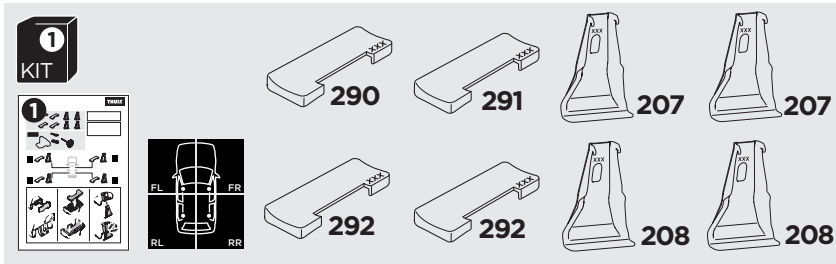

1

Kit 5061 SEAT Ateca, 5-dr SUV, 16-

ISO 11154-E

1 **1** KIT + **2** FOOT PACK

2

3

THULE WingBar Evo	THULE WingBar Edge	THULE WingBar	THULE SquareBar	Evo X (scale)	Edge X (scale)
SEAT Ateca, 5-dr SUV, 16-				48	A

THULE ProBar	THULE SlideBar	X (mm/inch)		
SEAT Ateca, 5-dr SUV, 16-		1131 mm / 44 1/2"		

THULE WingBar Evo	THULE WingBar Edge	THULE WingBar	THULE SquareBar	Evo Y (scale)	Edge Y (scale)
SEAT Ateca, 5-dr SUV, 16-				41,5	N

THULE ProBar	THULE SlideBar	Y (mm/inch)		
SEAT Ateca, 5-dr SUV, 16-		1066 mm / 42"		

	W (mm/inch)	Z (mm/inch)
SEAT Ateca, 5-dr SUV, 16-	720 mm / 28 3/8"	320 mm / 12 5/8"