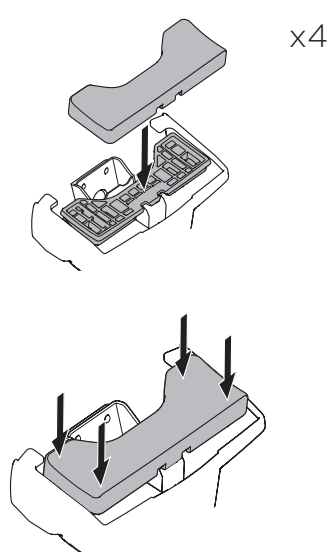

1

Kit 5061 SEAT Ateca, 5-dr SUV, 16-

ISO 11154-E

1 **1** KIT + **2** FOOT PACK

2

3

THULE WingBar Evo	THULE WingBar Edge	THULE WingBar	THULE SquareBar	Evo X (scale)	Edge X (scale)
SEAT Ateca, 5-dr SUV, 16-				48	A

THULE ProBar	THULE SlideBar	X (mm/inch)		
SEAT Ateca, 5-dr SUV, 16-		1131 mm / 44 1/2"		

THULE WingBar Evo	THULE WingBar Edge	THULE WingBar	THULE SquareBar	Evo Y (scale)	Edge Y (scale)
SEAT Ateca, 5-dr SUV, 16-				41,5	N

THULE ProBar	THULE SlideBar	Y (mm/inch)		
SEAT Ateca, 5-dr SUV, 16-		1066 mm / 42"		

	W (mm/inch)	Z (mm/inch)
SEAT Ateca, 5-dr SUV, 16-	720 mm / 28 3/8"	320 mm / 12 5/8"