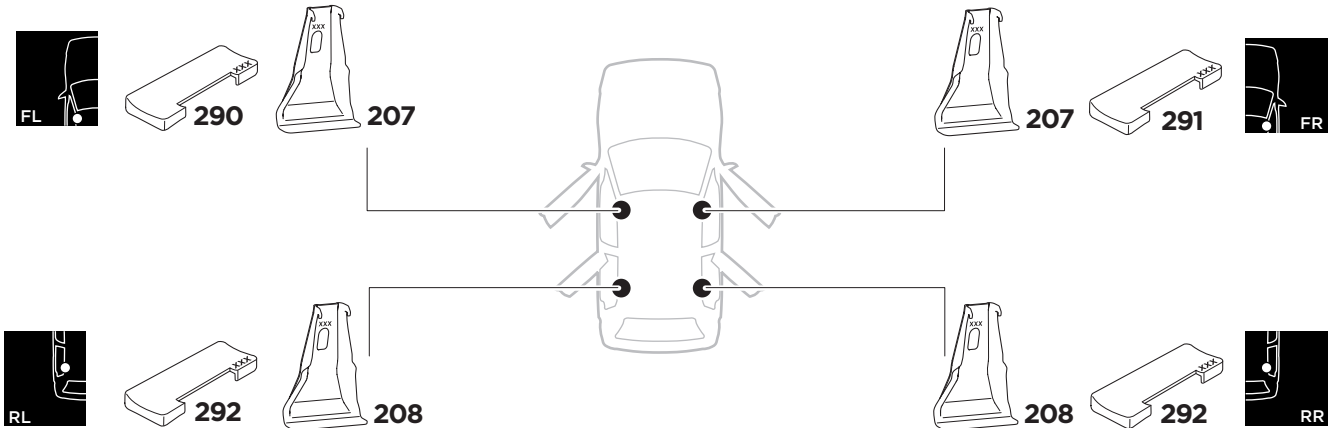

1

Kit 5061 SEAT Ateca, 5-dr SUV, 16-

ISO 11154-E

1 **1** KIT + **2** FOOT PACK

2

3

THULE WingBar Evo	THULE WingBar Edge	THULE WingBar	THULE SquareBar	Evo X (scale)	Edge X (scale)
SEAT Ateca, 5-dr SUV, 16-				48	A

THULE ProBar	THULE SlideBar	X (mm/inch)		
SEAT Ateca, 5-dr SUV, 16-		1131 mm / 44 1/2"		

THULE WingBar Evo	THULE WingBar Edge	THULE WingBar	THULE SquareBar	Evo Y (scale)	Edge Y (scale)
SEAT Ateca, 5-dr SUV, 16-				41,5	N

THULE ProBar	THULE SlideBar	Y (mm/inch)		
SEAT Ateca, 5-dr SUV, 16-		1066 mm / 42"		

	W (mm/inch)	Z (mm/inch)
SEAT Ateca, 5-dr SUV, 16-	720 mm / 28 3/8"	320 mm / 12 5/8"