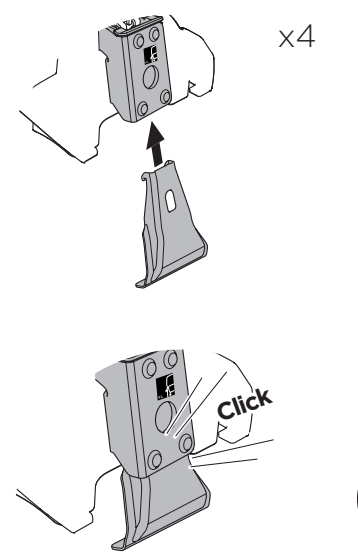

1

Kit 5061 SEAT Ateca, 5-dr SUV, 16-

ISO 11154-E

1 **1** KIT + **2** FOOT PACK

2

3

THULE WingBar Evo	THULE WingBar Edge	THULE WingBar	THULE SquareBar	Evo X (scale)	Edge X (scale)
SEAT Ateca, 5-dr SUV, 16-				48	A

THULE ProBar	THULE SlideBar	X (mm/inch)		
SEAT Ateca, 5-dr SUV, 16-		1131 mm / 44 1/2"		

THULE WingBar Evo	THULE WingBar Edge	THULE WingBar	THULE SquareBar	Evo Y (scale)	Edge Y (scale)
SEAT Ateca, 5-dr SUV, 16-				41,5	N

THULE ProBar	THULE SlideBar	Y (mm/inch)		
SEAT Ateca, 5-dr SUV, 16-		1066 mm / 42"		

	W (mm/inch)	Z (mm/inch)
SEAT Ateca, 5-dr SUV, 16-	720 mm / 28 3/8"	320 mm / 12 5/8"