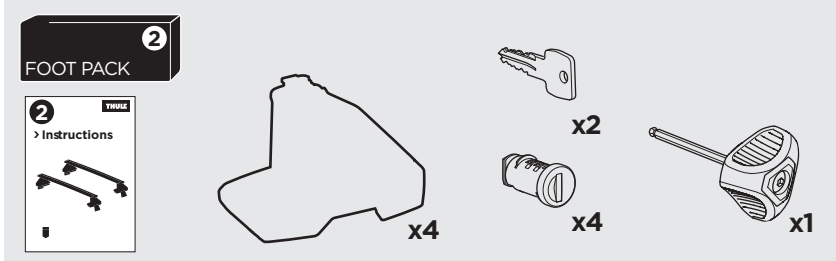

1

Kit 5061 SEAT Ateca, 5-dr SUV, 16-

ISO 11154-E

1 **1** KIT + **2** FOOT PACK

2

3

THULE WingBar Evo	THULE WingBar Edge	THULE WingBar	THULE SquareBar	Evo X (scale)	Edge X (scale)
SEAT Ateca, 5-dr SUV, 16-				48	A

THULE ProBar	THULE SlideBar	X (mm/inch)		
SEAT Ateca, 5-dr SUV, 16-		1131 mm / 44 1/2"		

THULE WingBar Evo	THULE WingBar Edge	THULE WingBar	THULE SquareBar	Evo Y (scale)	Edge Y (scale)
SEAT Ateca, 5-dr SUV, 16-				41,5	N

THULE ProBar	THULE SlideBar	Y (mm/inch)		
SEAT Ateca, 5-dr SUV, 16-		1066 mm / 42"		

	W (mm/inch)	Z (mm/inch)
SEAT Ateca, 5-dr SUV, 16-	720 mm / 28 3/8"	320 mm / 12 5/8"