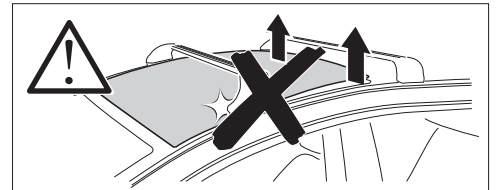

1

Kit 5047

SEAT Ibiza (Mk. V), 5-dr Hatchback, 17-

ISO 11154-E