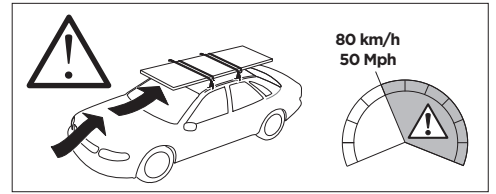

1

Kit 5047

SEAT Ibiza (Mk. V), 5-dr Hatchback, 17-

ISO 11154-E