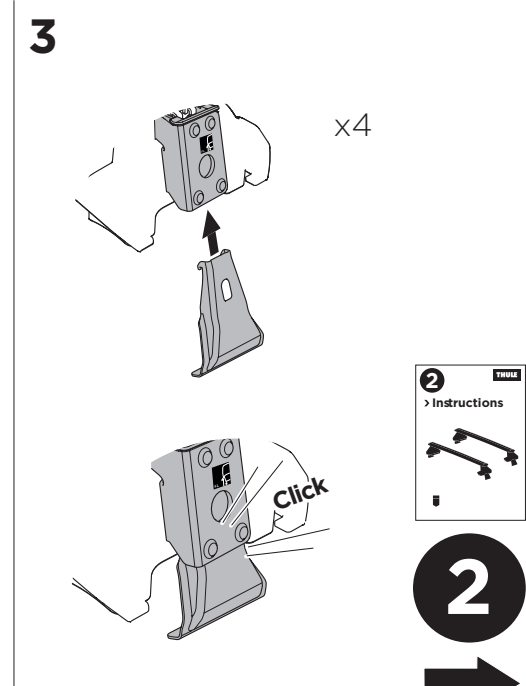

1

Kit 5047

SEAT Ibiza (Mk. V), 5-dr Hatchback, 17-

ISO 11154-E