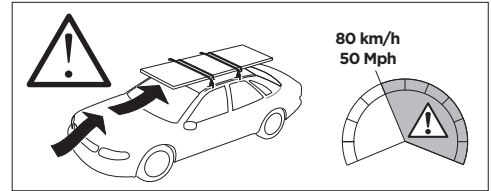

1

Kit 5038

RENAULT Talisman, 4-dr Sedan, 16-

ISO 11154-E

THULE WingBar Evo	THULE WingBar Edge	THULE WingBar	THULE SquareBar	Evo X (scale)	Edge X (scale)
RENAULT Talisman, 4-dr Sedan, 16-				45	G

THULE ProBar	THULE SlideBar	X (mm/inch)		
RENAULT Talisman, 4-dr Sedan, 16-				1101 mm / 43 3/8"

	W (mm/inch)	Z (mm/inch)
RENAULT Talisman, 4-dr Sedan, 16-	720 mm / 28 3/8"	240 mm / 9 1/2"