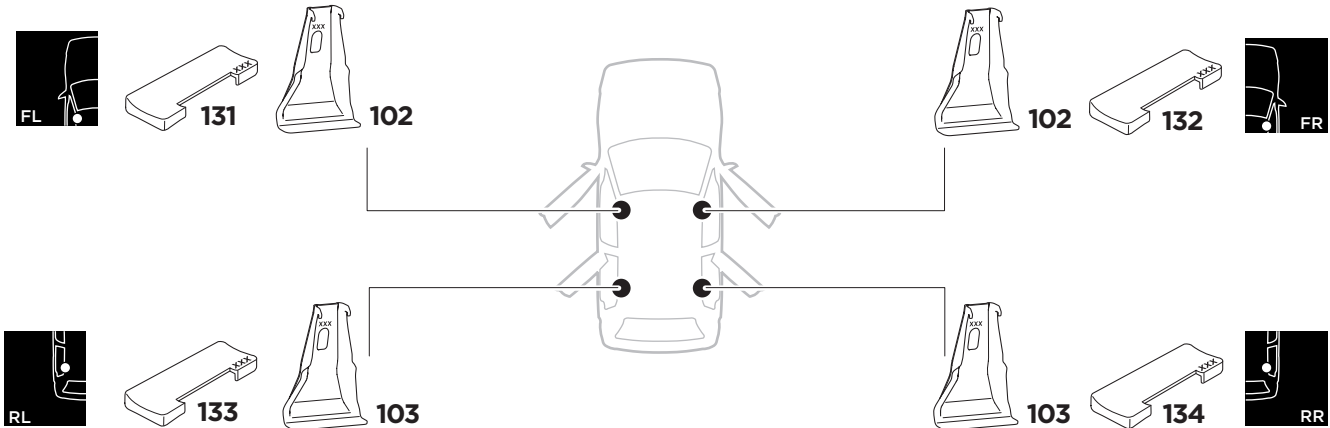

1

Kit 5030

VOLVO S60, 4-dr Sedan, 10-

VOLVO S60 Cross Country, 4-dr Sedan, 15-

ISO 11154-E

1 KIT + FOOT PACK

2

3

THULE WingBar Evo	THULE WingBar Edge	THULE WingBar	THULE SquareBar	Evo X (scale)	Edge X (scale)
VOLVO S60, 4-dr Sedan, 10-				43,5	J
VOLVO S60 Cross Country, 4-dr Sedan, 15-				43,5	J

THULE ProBar	THULE SlideBar			X (mm/inch)	
VOLVO S60, 4-dr Sedan, 10-				1086 mm / 42 3/4"	
VOLVO S60 Cross Country, 4-dr Sedan, 15-				1086 mm / 42 3/4"	

THULE WingBar Evo	THULE WingBar Edge	THULE WingBar	THULE SquareBar	Evo Y (scale)	Edge Y (scale)
VOLVO S60, 4-dr Sedan, 10-				40,5	P
VOLVO S60 Cross Country, 4-dr Sedan, 15-				40,5	P

THULE ProBar	THULE SlideBar			Y (mm/inch)	
VOLVO S60, 4-dr Sedan, 10-				1056 mm / 41 5/8"	
VOLVO S60 Cross Country, 4-dr Sedan, 15-				1056 mm / 41 5/8"	

	W (mm/inch)	Z (mm/inch)
VOLVO S60, 4-dr Sedan, 10-	800 mm / 31 1/2"	200 mm / 7 7/8"
VOLVO S60 Cross Country, 4-dr Sedan, 15-	800 mm / 31 1/2"	200 mm / 7 7/8"