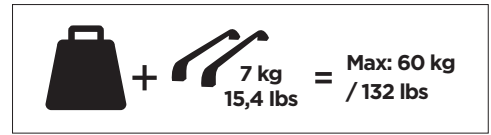

1

Kit 5030

VOLVO S60, 4-dr Sedan, 10-

VOLVO S60 Cross Country, 4-dr Sedan, 15-

ISO 11154-E

1 KIT + FOOT PACK

2

3

THULE WingBar Evo	THULE WingBar Edge	THULE WingBar	THULE SquareBar	Evo X (scale)	Edge X (scale)
VOLVO S60, 4-dr Sedan, 10-				43,5	J
VOLVO S60 Cross Country, 4-dr Sedan, 15-				43,5	J

THULE ProBar	THULE SlideBar			X (mm/inch)	
VOLVO S60, 4-dr Sedan, 10-				1086 mm / 42 3/4"	
VOLVO S60 Cross Country, 4-dr Sedan, 15-				1086 mm / 42 3/4"	

	W (mm/inch)	Z (mm/inch)
VOLVO S60, 4-dr Sedan, 10-	800 mm / 31 1/2"	200 mm / 7 7/8"
VOLVO S60 Cross Country, 4-dr Sedan, 15-	800 mm / 31 1/2"	200 mm / 7 7/8"