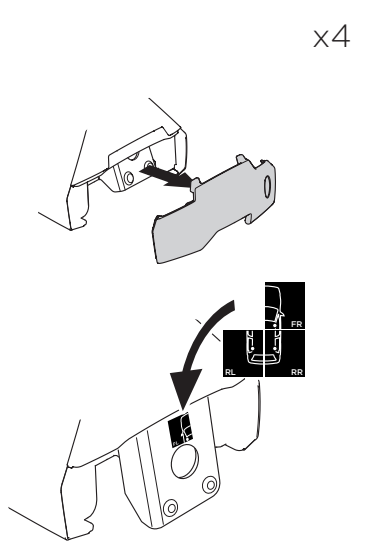

1

Kit 5030

VOLVO S60, 4-dr Sedan, 10-

VOLVO S60 Cross Country, 4-dr Sedan, 15-

ISO 11154-E

1 KIT + FOOT PACK

2

3

THULE WingBar Evo	THULE WingBar Edge	THULE WingBar	THULE SquareBar	Evo X (scale)	Edge X (scale)
VOLVO S60, 4-dr Sedan, 10-				43,5	J
VOLVO S60 Cross Country, 4-dr Sedan, 15-				43,5	J

THULE ProBar	THULE SlideBar			X (mm/inch)	
VOLVO S60, 4-dr Sedan, 10-				1086 mm / 42 3/4"	
VOLVO S60 Cross Country, 4-dr Sedan, 15-				1086 mm / 42 3/4"	

THULE WingBar Evo	THULE WingBar Edge	THULE WingBar	THULE SquareBar	Evo Y (scale)	Edge Y (scale)
VOLVO S60, 4-dr Sedan, 10-				40,5	P
VOLVO S60 Cross Country, 4-dr Sedan, 15-				40,5	P

THULE ProBar	THULE SlideBar			Y (mm/inch)	
VOLVO S60, 4-dr Sedan, 10-				1056 mm / 41 5/8"	
VOLVO S60 Cross Country, 4-dr Sedan, 15-				1056 mm / 41 5/8"	

	W (mm/inch)	Z (mm/inch)
VOLVO S60, 4-dr Sedan, 10-	800 mm / 31 1/2"	200 mm / 7 7/8"
VOLVO S60 Cross Country, 4-dr Sedan, 15-	800 mm / 31 1/2"	200 mm / 7 7/8"