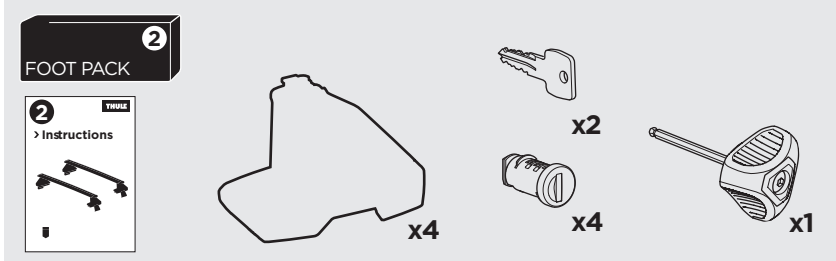

1

Kit 5030

VOLVO S60, 4-dr Sedan, 10-

VOLVO S60 Cross Country, 4-dr Sedan, 15-

ISO 11154-E

1 KIT + FOOT PACK

2

3

THULE WingBar Evo	THULE WingBar Edge	THULE WingBar	THULE SquareBar	Evo X (scale)	Edge X (scale)
VOLVO S60, 4-dr Sedan, 10-				43,5	J
VOLVO S60 Cross Country, 4-dr Sedan, 15-				43,5	J

THULE ProBar	THULE SlideBar			X (mm/inch)	
VOLVO S60, 4-dr Sedan, 10-				1086 mm / 42 3/4"	
VOLVO S60 Cross Country, 4-dr Sedan, 15-				1086 mm / 42 3/4"	

THULE WingBar Evo	THULE WingBar Edge	THULE WingBar	THULE SquareBar	Evo Y (scale)	Edge Y (scale)
VOLVO S60, 4-dr Sedan, 10-				40,5	P
VOLVO S60 Cross Country, 4-dr Sedan, 15-				40,5	P

THULE ProBar	THULE SlideBar			Y (mm/inch)	
VOLVO S60, 4-dr Sedan, 10-				1056 mm / 41 5/8"	
VOLVO S60 Cross Country, 4-dr Sedan, 15-				1056 mm / 41 5/8"	

	W (mm/inch)	Z (mm/inch)
VOLVO S60, 4-dr Sedan, 10-	800 mm / 31 1/2"	200 mm / 7 7/8"
VOLVO S60 Cross Country, 4-dr Sedan, 15-	800 mm / 31 1/2"	200 mm / 7 7/8"