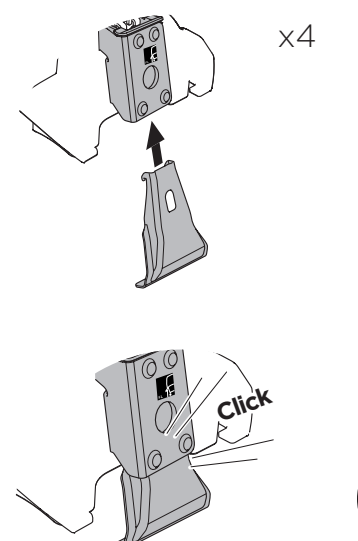

1

Kit 5030

VOLVO S60, 4-dr Sedan, 10-

VOLVO S60 Cross Country, 4-dr Sedan, 15-

ISO 11154-E

1 KIT + FOOT PACK

2

3

THULE WingBar Evo	THULE WingBar Edge	THULE WingBar	THULE SquareBar	Evo X (scale)	Edge X (scale)
VOLVO S60, 4-dr Sedan, 10-				43,5	J
VOLVO S60 Cross Country, 4-dr Sedan, 15-				43,5	J

THULE ProBar	THULE SlideBar			X (mm/inch)	
VOLVO S60, 4-dr Sedan, 10-				1086 mm / 42 3/4"	
VOLVO S60 Cross Country, 4-dr Sedan, 15-				1086 mm / 42 3/4"	

THULE WingBar Evo	THULE WingBar Edge	THULE WingBar	THULE SquareBar	Evo Y (scale)	Edge Y (scale)
VOLVO S60, 4-dr Sedan, 10-				40,5	P
VOLVO S60 Cross Country, 4-dr Sedan, 15-				40,5	P

THULE ProBar	THULE SlideBar			Y (mm/inch)	
VOLVO S60, 4-dr Sedan, 10-				1056 mm / 41 5/8"	
VOLVO S60 Cross Country, 4-dr Sedan, 15-				1056 mm / 41 5/8"	

	W (mm/inch)	Z (mm/inch)
VOLVO S60, 4-dr Sedan, 10-	800 mm / 31 1/2"	200 mm / 7 7/8"
VOLVO S60 Cross Country, 4-dr Sedan, 15-	800 mm / 31 1/2"	200 mm / 7 7/8"