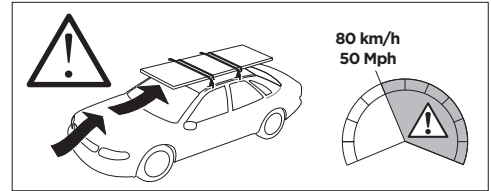

1

Kit 5030

VOLVO S60, 4-dr Sedan, 10-

VOLVO S60 Cross Country, 4-dr Sedan, 15-

ISO 11154-E