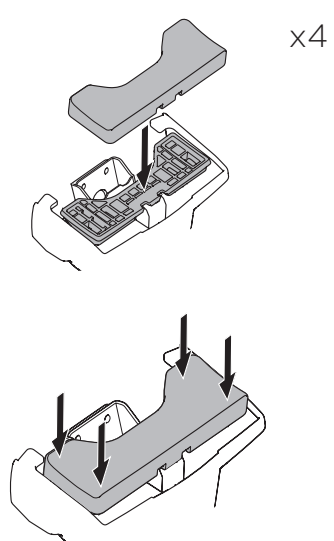

1

Kit 5030

VOLVO S60, 4-dr Sedan, 10-

VOLVO S60 Cross Country, 4-dr Sedan, 15-

ISO 11154-E

1 KIT + FOOT PACK

2

3

THULE WingBar Evo	THULE WingBar Edge	THULE WingBar	THULE SquareBar	Evo X (scale)	Edge X (scale)
VOLVO S60, 4-dr Sedan, 10-				43,5	J
VOLVO S60 Cross Country, 4-dr Sedan, 15-				43,5	J

THULE ProBar	THULE SlideBar			X (mm/inch)	
VOLVO S60, 4-dr Sedan, 10-				1086 mm / 42 3/4"	
VOLVO S60 Cross Country, 4-dr Sedan, 15-				1086 mm / 42 3/4"	

THULE WingBar Evo	THULE WingBar Edge	THULE WingBar	THULE SquareBar	Evo Y (scale)	Edge Y (scale)
VOLVO S60, 4-dr Sedan, 10-				40,5	P
VOLVO S60 Cross Country, 4-dr Sedan, 15-				40,5	P

THULE ProBar	THULE SlideBar			Y (mm/inch)	
VOLVO S60, 4-dr Sedan, 10-				1056 mm / 41 5/8"	
VOLVO S60 Cross Country, 4-dr Sedan, 15-				1056 mm / 41 5/8"	

	W (mm/inch)	Z (mm/inch)
VOLVO S60, 4-dr Sedan, 10-	800 mm / 31 1/2"	200 mm / 7 7/8"
VOLVO S60 Cross Country, 4-dr Sedan, 15-	800 mm / 31 1/2"	200 mm / 7 7/8"