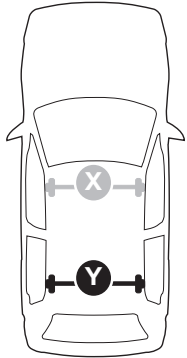

1

Kit 5030

VOLVO S60, 4-dr Sedan, 10-

VOLVO S60 Cross Country, 4-dr Sedan, 15-

ISO 11154-E

1 KIT + FOOT PACK

2

3

THULE WingBar Evo	THULE WingBar Edge	THULE WingBar	THULE SquareBar	Evo X (scale)	Edge X (scale)
VOLVO S60, 4-dr Sedan, 10-				43,5	J
VOLVO S60 Cross Country, 4-dr Sedan, 15-				43,5	J

THULE ProBar	THULE SlideBar			X (mm/inch)	
VOLVO S60, 4-dr Sedan, 10-				1086 mm / 42 3/4"	
VOLVO S60 Cross Country, 4-dr Sedan, 15-				1086 mm / 42 3/4"	

THULE WingBar Evo	THULE WingBar Edge	THULE WingBar	THULE SquareBar	Evo Y (scale)	Edge Y (scale)
VOLVO S60, 4-dr Sedan, 10-				40,5	P
VOLVO S60 Cross Country, 4-dr Sedan, 15-				40,5	P

THULE ProBar	THULE SlideBar			Y (mm/inch)	
VOLVO S60, 4-dr Sedan, 10-				1056 mm / 41 5/8"	
VOLVO S60 Cross Country, 4-dr Sedan, 15-				1056 mm / 41 5/8"	

	W (mm/inch)	Z (mm/inch)
VOLVO S60, 4-dr Sedan, 10-	800 mm / 31 1/2"	200 mm / 7 7/8"
VOLVO S60 Cross Country, 4-dr Sedan, 15-	800 mm / 31 1/2"	200 mm / 7 7/8"