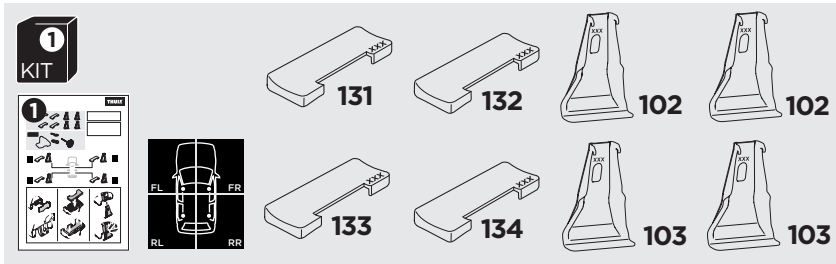

1

Kit 5030

VOLVO S60, 4-dr Sedan, 10-

VOLVO S60 Cross Country, 4-dr Sedan, 15-

ISO 11154-E

1 KIT + FOOT PACK

2

3

THULE WingBar Evo	THULE WingBar Edge	THULE WingBar	THULE SquareBar	Evo X (scale)	Edge X (scale)
VOLVO S60, 4-dr Sedan, 10-				43,5	J
VOLVO S60 Cross Country, 4-dr Sedan, 15-				43,5	J

THULE ProBar	THULE SlideBar			X (mm/inch)	
VOLVO S60, 4-dr Sedan, 10-				1086 mm / 42 3/4"	
VOLVO S60 Cross Country, 4-dr Sedan, 15-				1086 mm / 42 3/4"	

THULE WingBar Evo	THULE WingBar Edge	THULE WingBar	THULE SquareBar	Evo Y (scale)	Edge Y (scale)
VOLVO S60, 4-dr Sedan, 10-				40,5	P
VOLVO S60 Cross Country, 4-dr Sedan, 15-				40,5	P

THULE ProBar	THULE SlideBar			Y (mm/inch)	
VOLVO S60, 4-dr Sedan, 10-				1056 mm / 41 5/8"	
VOLVO S60 Cross Country, 4-dr Sedan, 15-				1056 mm / 41 5/8"	

	W (mm/inch)	Z (mm/inch)
VOLVO S60, 4-dr Sedan, 10-	800 mm / 31 1/2"	200 mm / 7 7/8"
VOLVO S60 Cross Country, 4-dr Sedan, 15-	800 mm / 31 1/2"	200 mm / 7 7/8"