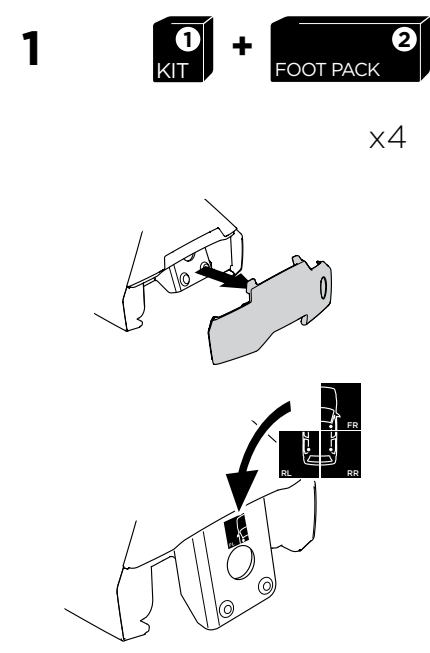

1

Kit 5024

AUDI A1, 5-dr Hatchback, 12-

ISO 11154-E