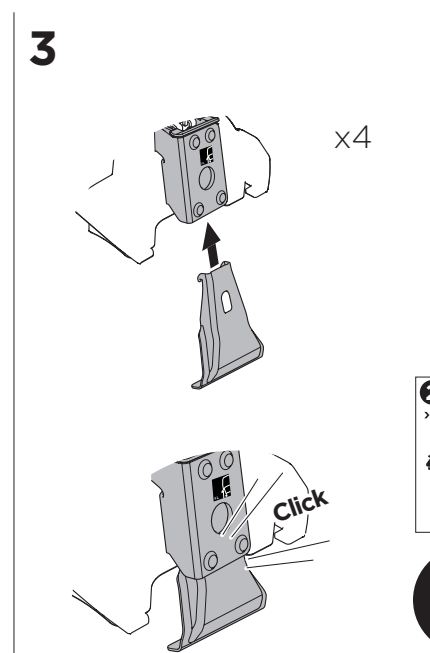

1

Kit 5022

SEAT Mii, 3/5-dr Hatchback, 12-
 SKODA Citigo, 3/5-dr Hatchback, 12-
 VOLKSWAGEN Up, 3/5-dr Hatchback, 12-

ISO 11154-E

 THULE WingBar Evo  THULE WingBar Edge  THULE WingBar  THULE SquareBar	Evo X (scale)	Edge X (scale)
SEAT Mii, 3/5-dr Hatchback, 12-	38,5	B
SKODA Citigo, 3/5-dr Hatchback, 12-	38,5	B
VOLKSWAGEN Up, 3/5-dr Hatchback, 12-	38,5	B