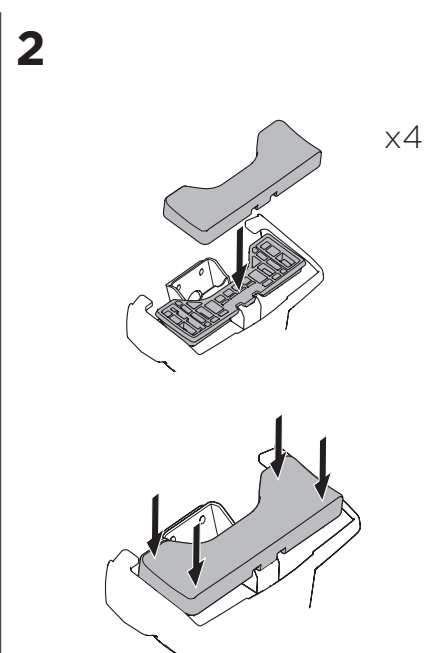

1

Kit 5022

SEAT Mii, 3/5-dr Hatchback, 12-
 SKODA Citigo, 3/5-dr Hatchback, 12-
 VOLKSWAGEN Up, 3/5-dr Hatchback, 12-

ISO 11154-E

 THULE WingBar Evo  THULE WingBar Edge  THULE WingBar  THULE SquareBar	Evo X (scale)	Edge X (scale)
SEAT Mii, 3/5-dr Hatchback, 12-	38,5	B
SKODA Citigo, 3/5-dr Hatchback, 12-	38,5	B
VOLKSWAGEN Up, 3/5-dr Hatchback, 12-	38,5	B

 THULE ProBar  THULE SlideBar	X (mm/inch)
SEAT Mii, 3/5-dr Hatchback, 12-	1036 mm / 40 ³ / ₄ "
SKODA Citigo, 3/5-dr Hatchback, 12-	1036 mm / 40 ³ / ₄ "
VOLKSWAGEN Up, 3/5-dr Hatchback, 12-	1036 mm / 40 ³ / ₄ "