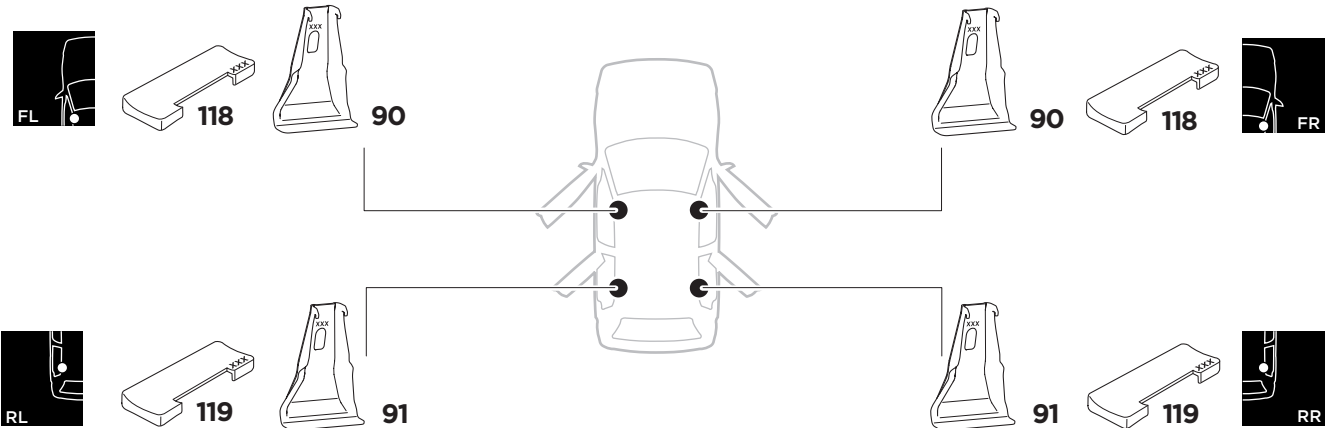

1

Kit 5022

SEAT Mii, 3/5-dr Hatchback, 12-
 SKODA Citigo, 3/5-dr Hatchback, 12-
 VOLKSWAGEN Up, 3/5-dr Hatchback, 12-

ISO 11154-E

 THULE WingBar Evo  THULE WingBar Edge  THULE WingBar  THULE SquareBar	Evo X (scale)	Edge X (scale)
SEAT Mii, 3/5-dr Hatchback, 12-	38,5	B
SKODA Citigo, 3/5-dr Hatchback, 12-	38,5	B
VOLKSWAGEN Up, 3/5-dr Hatchback, 12-	38,5	B

 THULE ProBar  THULE SlideBar	X (mm/inch)
SEAT Mii, 3/5-dr Hatchback, 12-	1036 mm / 40 ³ / ₄ "
SKODA Citigo, 3/5-dr Hatchback, 12-	1036 mm / 40 ³ / ₄ "
VOLKSWAGEN Up, 3/5-dr Hatchback, 12-	1036 mm / 40 ³ / ₄ "

 THULE WingBar Evo  THULE WingBar Edge  THULE WingBar  THULE SquareBar	Evo Y (scale)	Edge Y (scale)
SEAT Mii, 3/5-dr Hatchback, 12-	36,5	F
SKODA Citigo, 3/5-dr Hatchback, 12-	36,5	F
VOLKSWAGEN Up, 3/5-dr Hatchback, 12-	36,5	F