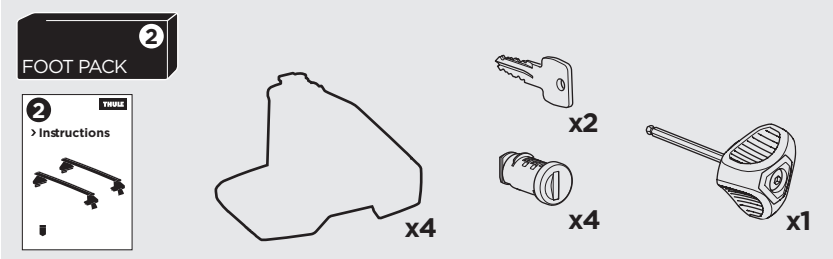

1

Kit 5022

SEAT Mii, 3/5-dr Hatchback, 12-
 SKODA Citigo, 3/5-dr Hatchback, 12-
 VOLKSWAGEN Up, 3/5-dr Hatchback, 12-

ISO 11154-E

 THULE WingBar Evo  THULE WingBar Edge  THULE WingBar  THULE SquareBar	Evo X (scale)	Edge X (scale)
SEAT Mii, 3/5-dr Hatchback, 12-	38,5	B
SKODA Citigo, 3/5-dr Hatchback, 12-	38,5	B
VOLKSWAGEN Up, 3/5-dr Hatchback, 12-	38,5	B

 THULE ProBar  THULE SlideBar	X (mm/inch)
SEAT Mii, 3/5-dr Hatchback, 12-	1036 mm / 40 ³ / ₄ "
SKODA Citigo, 3/5-dr Hatchback, 12-	1036 mm / 40 ³ / ₄ "
VOLKSWAGEN Up, 3/5-dr Hatchback, 12-	1036 mm / 40 ³ / ₄ "

 THULE WingBar Evo  THULE WingBar Edge  THULE WingBar  THULE SquareBar	Evo Y (scale)	Edge Y (scale)
SEAT Mii, 3/5-dr Hatchback, 12-	36,5	F
SKODA Citigo, 3/5-dr Hatchback, 12-	36,5	F
VOLKSWAGEN Up, 3/5-dr Hatchback, 12-	36,5	F