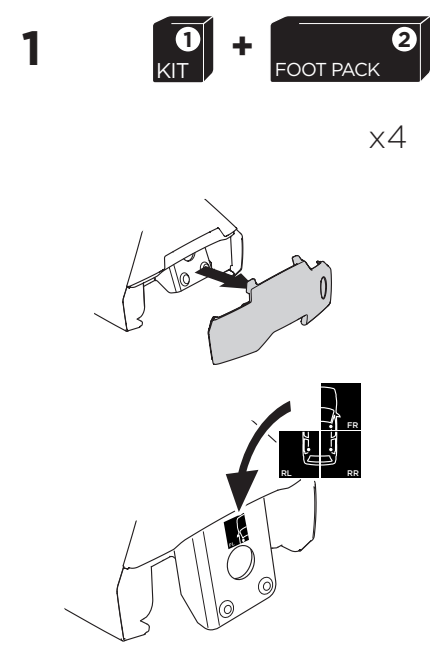

1

Kit 5022

SEAT Mii, 3/5-dr Hatchback, 12-
 SKODA Citigo, 3/5-dr Hatchback, 12-
 VOLKSWAGEN Up, 3/5-dr Hatchback, 12-

ISO 11154-E

 THULE WingBar Evo  THULE WingBar Edge  THULE WingBar  THULE SquareBar	Evo X (scale)	Edge X (scale)
SEAT Mii, 3/5-dr Hatchback, 12-	38,5	B
SKODA Citigo, 3/5-dr Hatchback, 12-	38,5	B
VOLKSWAGEN Up, 3/5-dr Hatchback, 12-	38,5	B