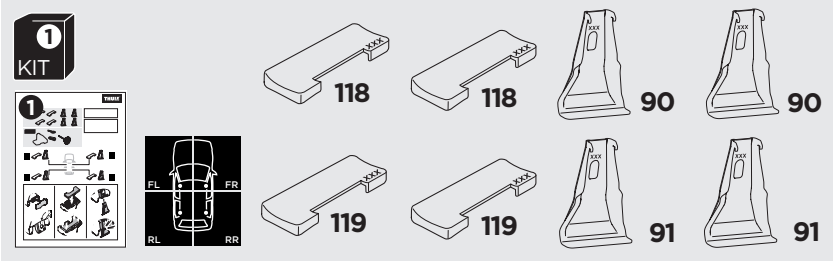

1

Kit 5022

SEAT Mii, 3/5-dr Hatchback, 12-
 SKODA Citigo, 3/5-dr Hatchback, 12-
 VOLKSWAGEN Up, 3/5-dr Hatchback, 12-

ISO 11154-E

 THULE WingBar Evo  THULE WingBar Edge  THULE WingBar  THULE SquareBar	Evo X (scale)	Edge X (scale)
SEAT Mii, 3/5-dr Hatchback, 12-	38,5	B
SKODA Citigo, 3/5-dr Hatchback, 12-	38,5	B
VOLKSWAGEN Up, 3/5-dr Hatchback, 12-	38,5	B

 THULE ProBar  THULE SlideBar	X (mm/inch)
SEAT Mii, 3/5-dr Hatchback, 12-	1036 mm / 40 ³ / ₄ "
SKODA Citigo, 3/5-dr Hatchback, 12-	1036 mm / 40 ³ / ₄ "
VOLKSWAGEN Up, 3/5-dr Hatchback, 12-	1036 mm / 40 ³ / ₄ "

 THULE WingBar Evo  THULE WingBar Edge  THULE WingBar  THULE SquareBar	Evo Y (scale)	Edge Y (scale)
SEAT Mii, 3/5-dr Hatchback, 12-	36,5	F
SKODA Citigo, 3/5-dr Hatchback, 12-	36,5	F
VOLKSWAGEN Up, 3/5-dr Hatchback, 12-	36,5	F