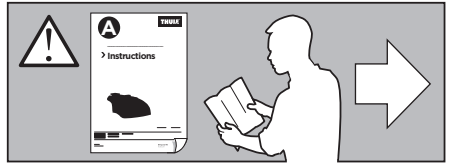

3

x1

4

5 A

B

Thule Sweden AB, Borggatan 5, 335 73 Hillerstorp, SWEDEN
Thule Inc., 42 Silvermine Road, Seymour, Connecticut 06483, USA

info@thule.com
Phone: 800-238-2388

www.thule.com