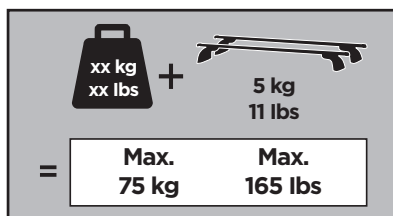

Thule XT Kit 3170

> Instructions

HYUNDAI i30, 5-dr Hatchback, 17-
HYUNDAI i30 Fastback, 5-dr Hatchback, 17-
KIA Ceed, 5-dr Hatchback, 19-

This kit is only for vehicles with fixpoint mounting.

ISO 11154-E

183170