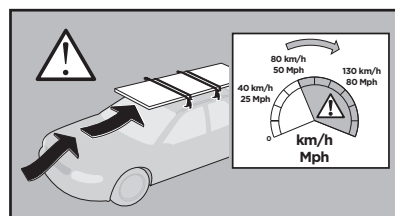

Thule XT Kit 3170

> Instructions

HYUNDAI i30, 5-dr Hatchback, 17-
HYUNDAI i30 Fastback, 5-dr Hatchback, 17-
KIA Ceed, 5-dr Hatchback, 19-

This kit is only for vehicles with fixpoint mounting.

ISO 11154-E

183170