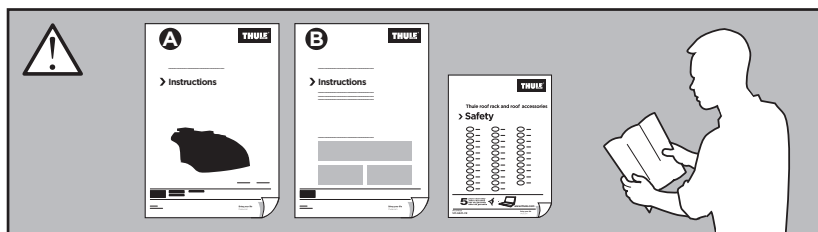

Thule XT Kit 3170

> Instructions

HYUNDAI i30, 5-dr Hatchback, 17-
HYUNDAI i30 Fastback, 5-dr Hatchback, 17-
KIA Ceed, 5-dr Hatchback, 19-

This kit is only for vehicles with fixpoint mounting.

ISO 11154-E

183170