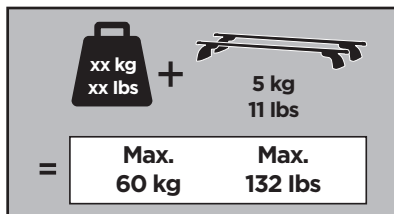

Thule XT Kit 3158

> Instructions

SUBARU Impreza*, 4-dr Sedan, 17-

SUBARU Impreza*, 5-dr Hatchback, 17-

*North America

This kit is only for vehicles with fixpoint mounting.

ISO 11154-E

183158