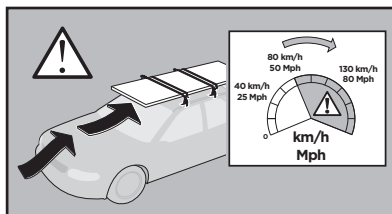

Thule XT Kit 3158

> Instructions

SUBARU Impreza*, 4-dr Sedan, 17-

SUBARU Impreza*, 5-dr Hatchback, 17-

*North America

This kit is only for vehicles with fixpoint mounting.

ISO 11154-E

183158