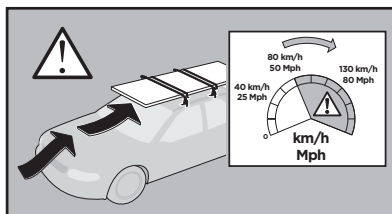

Thule XT Kit 3157

> Instructions

SUBARU Impreza (Mk. V), 5-dr Hatchback, 17-

This kit is only for vehicles with fixpoint mounting.

ISO 11154-E

183157

C.20170626
509-3157-02

Bring your life
thule.com