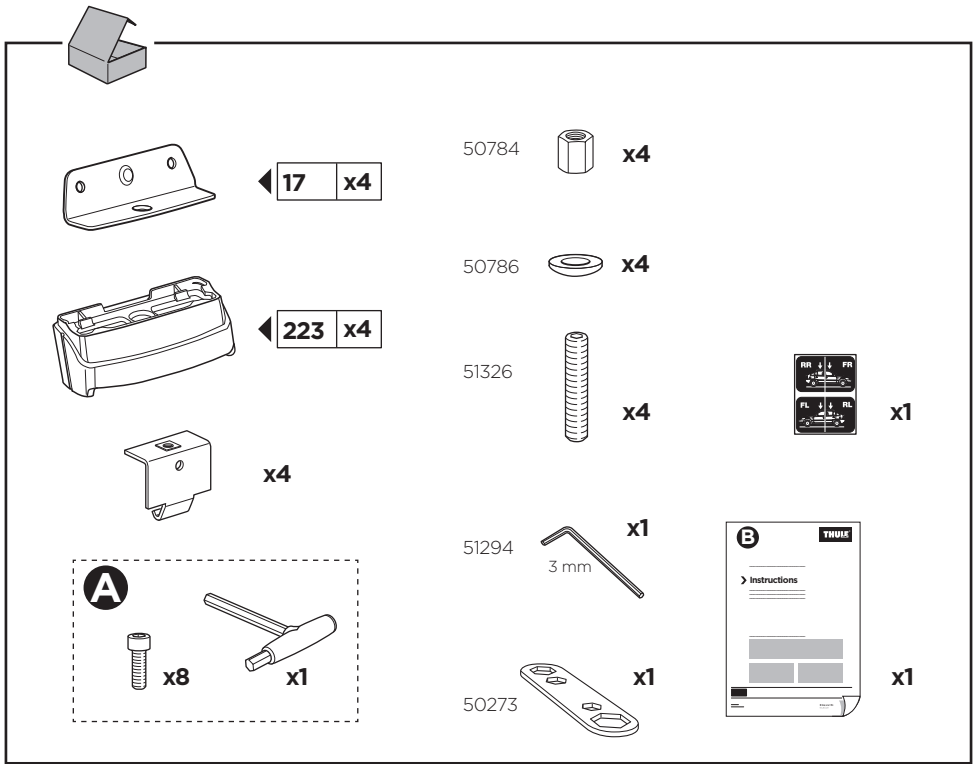

Thule XT Kit 3156

> Instructions

SUZUKI Baleno, 5-dr Hatchback, 16-

This kit is only for vehicles with fixpoint mounting.

ISO 11154-E

183156

C.20160908
509-3156-01

Bring your life
thule.com