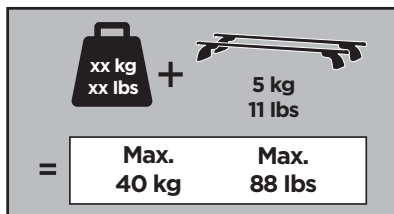

Thule XT Kit 3156

> Instructions

SUZUKI Baleno, 5-dr Hatchback, 16-

This kit is only for vehicles with fixpoint mounting.

ISO 11154-E

183156

C.20160908
509-3156-01

Bring your life
thule.com