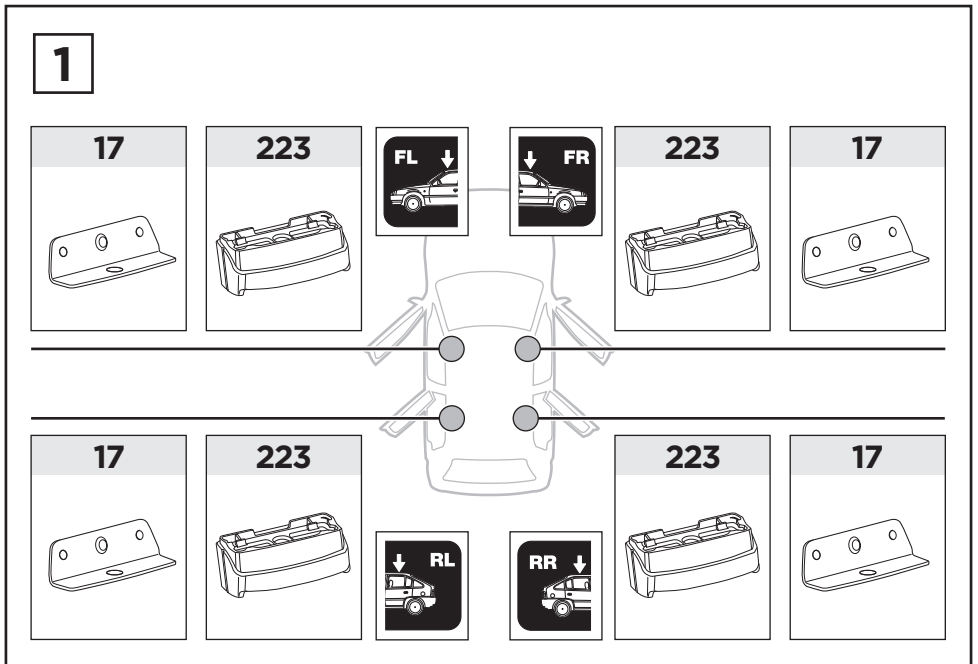

Thule XT Kit 3156

> Instructions

SUZUKI Baleno, 5-dr Hatchback, 16-

This kit is only for vehicles with fixpoint mounting.

ISO 11154-E

183156

C.20160908
509-3156-01

Bring your life
thule.com