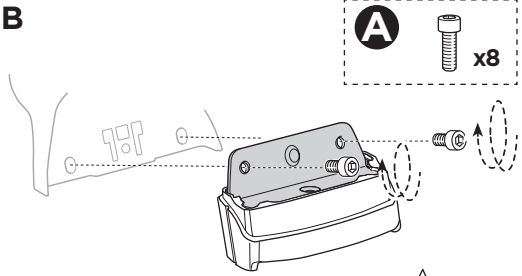

2

A

B

EN Only a few turns
DE Nur wenige Umdrehungen
FR Quelques tours uniquement
NL Slechts enkele slagen
IT Solo qualche giro
ES Sólo algunas vueltas
PT Noções básicas
SV Endast några varv
DK Kun nogle få omgange
NE Bare noen få omdreinger
FI Vain muutama kierros
ET Ainult mõni pööre
LV Tikai dažī apgriezieni
LT Tik keli pasukimai
PL Wystarczy kilka obrotów
RU Только несколько оборотов

UK Лише декілька обертів
BG Само няколко завъртания
CS Pouze několik otáček
SK Len niekoľko otáčok
SL Le nekaj obratov
HR/BiH Samo nekoliko okreta
RO Doar câteva rotiri
HU Csak néhány fordítás
EL Μόνο λίγες περιστροφές
TR Yalnızca birkaç tur

بعض دورات فقط

AR

רק מספר סיבובים

HE

ZH 仅几圈
JA 2～3回転のみ
KO 몇 번만 돌리면 됨
TH เพียงสองสามรอบ

3

x1