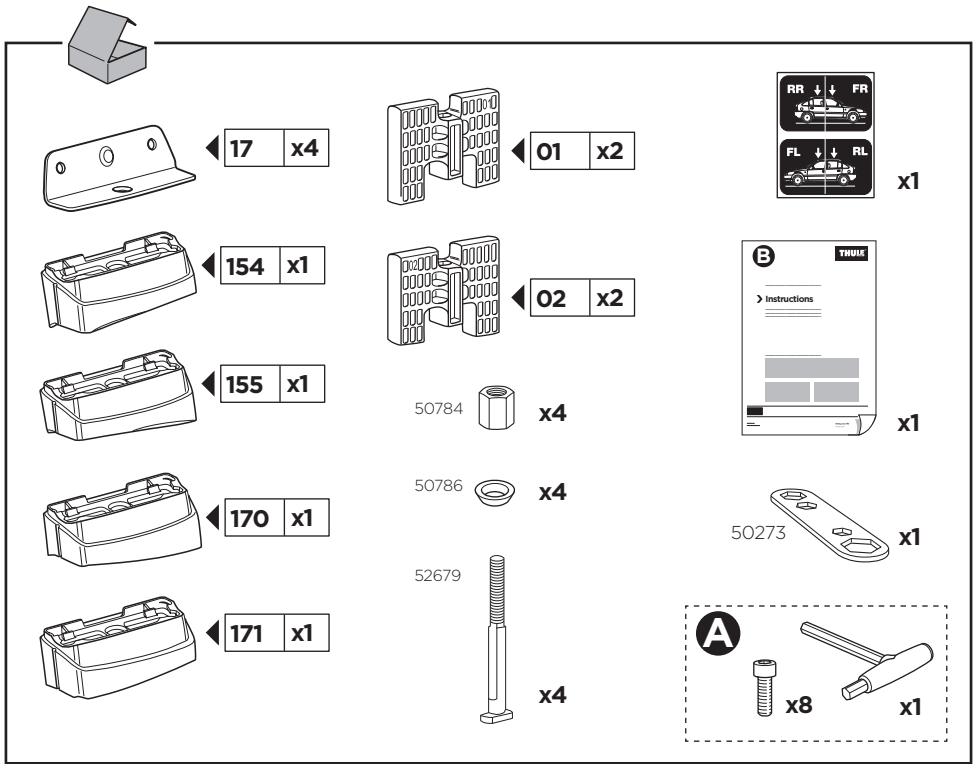

Thule XT Kit 3152

> Instructions

MERCEDES GLE (C292), 4-dr Coupé, 15-

This kit is only for vehicles with fixpoint mounting.

ISO 11154-E

183152

C.20150930
509-3152-01

Bring your life
thule.com