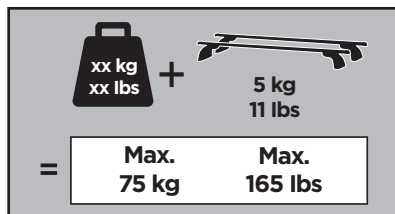

Thule XT Kit 3152

> Instructions

MERCEDES GLE (C292), 4-dr Coupé, 15-

This kit is only for vehicles with fixpoint mounting.

ISO 11154-E

183152

C.20150930
509-3152-01

Bring your life
thule.com