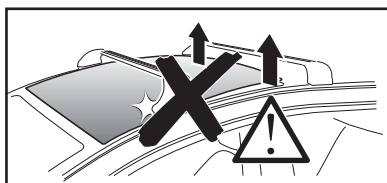

Thule XT Kit 3152

> Instructions

MERCEDES GLE (C292), 4-dr Coupé, 15-

This kit is only for vehicles with fixpoint mounting.

ISO 11154-E

183152

C.20150930
509-3152-01

Bring your life
thule.com