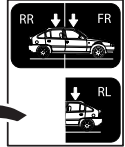

EN Only a few turns
DE Nur wenige Umdrehungen
FR Quelques tours uniquement
NL Slechts enkele slagen
IT Solo qualche giro
ES Sólo algunas vueltas
PT Apenas algumas voltas
SV Endast några varv
DK Kun nogle få omgange
NO Bare noen få omdreinger
FI Vain muutama kierros

ET Ainult mõni pööre
LV Tikai daži apgriezieni
LT Tik keli pasukimai
PL Wystarczy kilka obrotów
RU Только несколько оборотов
UK Лише декілька обертів
BG Само няколко завъртания
CS Pouze několik otáček
SK Len niekoľko otáčok
SL Le nekaj obratov
HR/BIH Samo nekoliko okreta

RO Doar câteva rotiri
HU Csak néhány fordítás
EL Μόνο λίγες περιστροφές
TR Yalnızca birkaç tur

بعض دورات فقط **AR**

רק מספר סיבובים **HE**

ZH 仅几圈

JA 2～3回転のみ

KO 몇 번만 돌리면 됨

TH เพียงสองสามรอบ

3