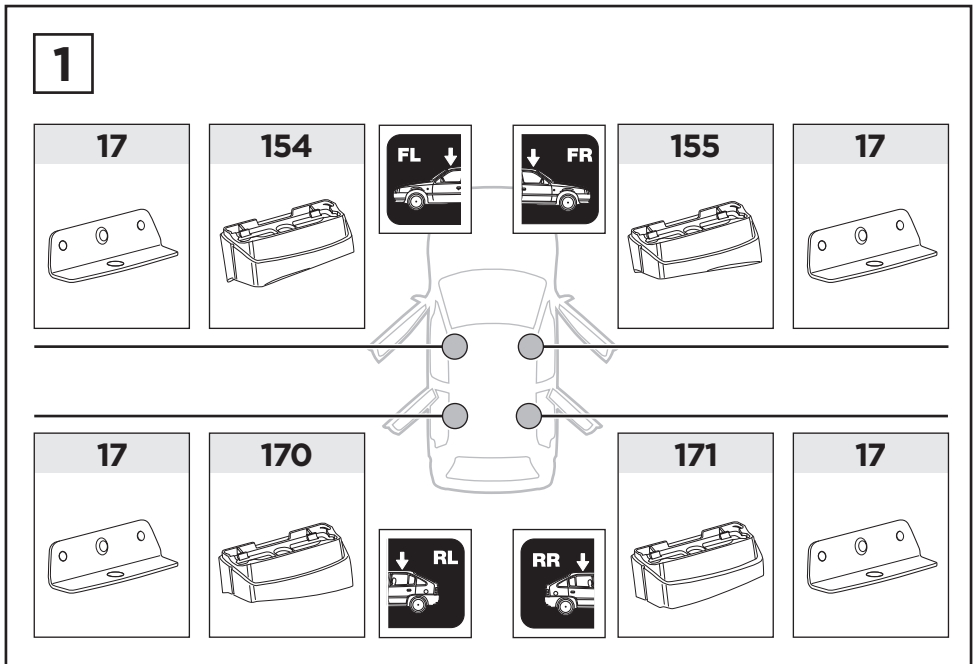

Thule XT Kit 3152

> Instructions

MERCEDES GLE (C292), 4-dr Coupé, 15-

This kit is only for vehicles with fixpoint mounting.

ISO 11154-E

183152

C.20150930
509-3152-01

Bring your life
thule.com