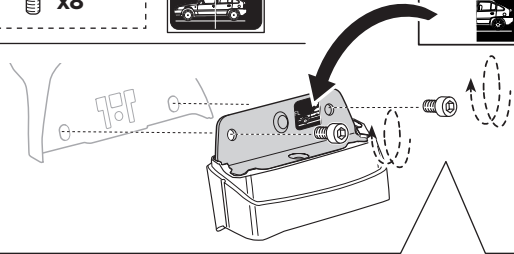

B

A

x1

EN Only a few turns
DE Nur wenige Umdrehungen
FR Quelques tours uniquement
NL Slechts enkele slagen
IT Solo qualche giro
ES Sólo algunas vueltas
PT Apenas algumas voltas
SV Endast några varv
DK Kun nogle få omgange
NO Bare noen få omdreinger
FI Vain muutama kierros

ET Ainult mõni pööre
LV Tikai daži apgriezieni
LT Tik keli pasukimai
PL Wystarczy kilka obrotów
RU Только несколько оборотов
UK Лише декілька обертів
BG Само няколко завъртания
CS Pouze několik otáček
SK Len niekoľko otáčok
SL Le nekaj obratov
HR/BIH Samo nekoliko okreta

RO Doar câteva rotiri
HU Csak néhány fordítás
EL Μόνο λίγες περιστροφές
TR Yalnızca birkaç tur

بعض دورات فقط **AR**

רק מספר סיבובים **HE**

ZH 仅几圈

JA 2～3回転のみ

KO 몇 번만 돌리면 됨

TH เพียงสองสามรอบ

3

01 **x2**

02 **x2**