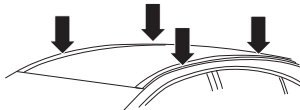

2 A

B

A

x1

EN Only a few turns
DE Nur wenige Umdrehungen
FR Quelques tours uniquement
NL Slechts enkele slagen
IT Solo qualche giro
ES Sólo algunas vueltas
PT Apenas algumas voltas
SV Endast några varv
DK Kun nogle få omgange
NO Bare noen få omdreinger
FI Vain muutama kierros

ET Ainult mõni pööre
LV Tikai daži apgriezieni
LT Tik keli pasukimai
PL Wystarczy kilka obrotów
RU Только несколько оборотов
UK Лише декілька обертів
BG Само няколко завъртания
CS Pouze několik otáček
SK Len niekoľko otáčok
SL Le nekaj obratov
HR/BIH Samo nekoliko okreta

RO Doar câteva rotiri
HU Csak néhány fordítás
EL Μόνο λίγες περιστροφές
TR Yalnızca birkaç tur

بعض دورات فقط **AR**

רק מספר סיבובים **HE**

ZH 仅几圈

JA 2～3回転のみ

KO 몇 번만 돌리면 됨

TH เพียงสองสามรอบ

3

01 **x2**

02 **x2**

01

02

02

01