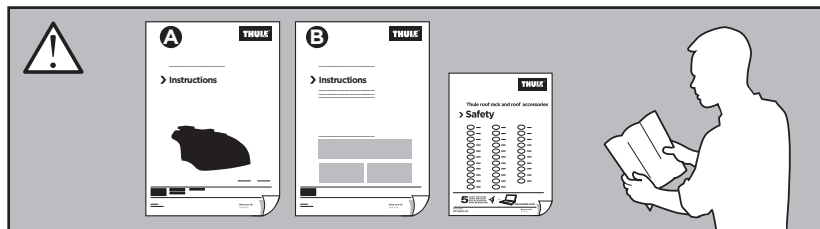

Thule XT Kit 3152

> Instructions

MERCEDES GLE (C292), 4-dr Coupé, 15-

This kit is only for vehicles with fixpoint mounting.

ISO 11154-E

183152

C.20150930
509-3152-01

Bring your life
thule.com