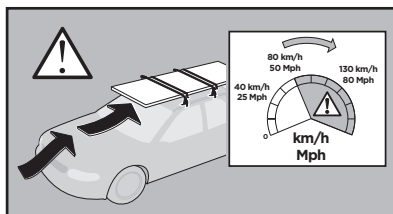

Thule XT Kit 3152

> Instructions

MERCEDES GLE (C292), 4-dr Coupé, 15-

This kit is only for vehicles with fixpoint mounting.

ISO 11154-E

183152

C.20150930
509-3152-01

Bring your life
thule.com