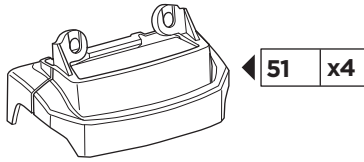

Thule XT Kit 3151

> Instructions

FORD Explorer, 5-dr SUV, 16-

This kit is only for vehicles with fixpoint mounting.

ISO 11154-E

183151

C.20160122
509-3151-01

Bring your life
thule.com