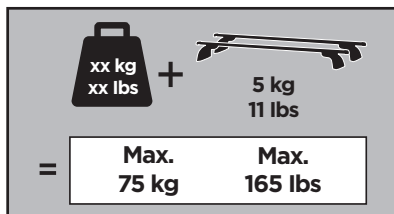

Thule XT Kit 3151

> Instructions

FORD Explorer, 5-dr SUV, 16-

This kit is only for vehicles with fixpoint mounting.

ISO 11154-E

183151

C.20160122
509-3151-01

Bring your life
thule.com