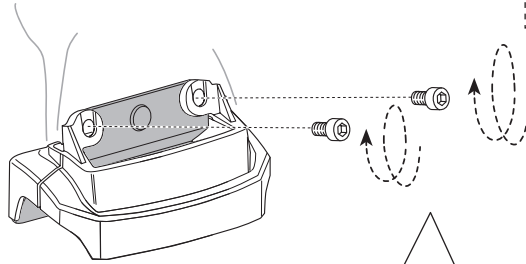

3

EN Only a few turns
DE Nur wenige Umdrehungen
FR Quelques tours uniquement
NL Slechts enkele slagen
IT Solo qualche giro
ES Sólo algunas vueltas
PT Noções básicas
SV Endast några varv
DK Kun nogle få omgange
NE Bare noen få omdreinger
FI Vain muutama kierros
ET Ainult mõni pööre
LV Tikai dažī apgriezieni
LT Tik keli pasukimai
PL Wystarczy kilka obrotów
RU Только несколько оборотов

UK Лише декілька обертів
BG Само няколко завъртания
CS Pouze několik otáček
SK Len niekoľko otáčok
SL Le nekaj obratov
HR/BiH Samo nekoliko okreta
RO Doar câteva rotiri
HU Csak néhány fordítás
EL Μόνο λίγες περιστροφές
TR Yalnızca birkaç tur

بعض دورات فقط **AR**
רק מספר סיבובים **HE**

ZH 仅几圈
JA 2～3回転のみ
KO 몇 번만 돌리면 됨
TH เพียงสองสามรอบ

4

x1