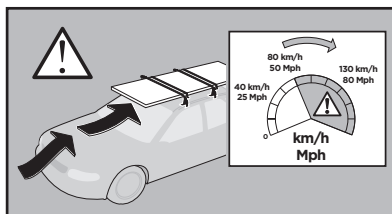

Thule XT Kit 3151

> Instructions

FORD Explorer, 5-dr SUV, 16-

This kit is only for vehicles with fixpoint mounting.

ISO 11154-E

183151

C.20160122
509-3151-01

Bring your life
thule.com