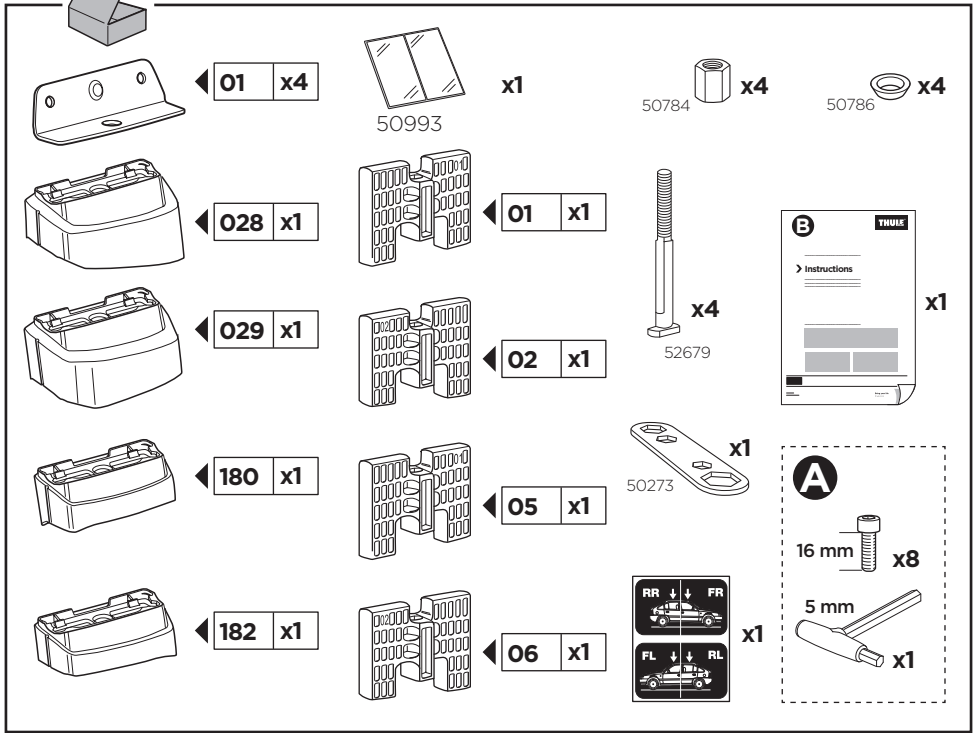

Thule XT Kit 3125

> Instructions

MERCEDES CLA (C117), 4-dr Coupé, 13-

This kit is only for vehicles with fixpoint mounting.

ISO 11154-E

183125

C.20170208
509-3125-05

Bring your life
thule.com

01

x1

02

x1

05

x1

06

x1