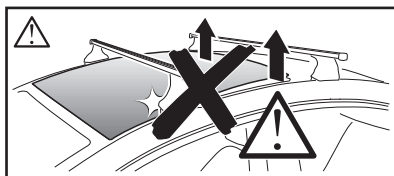

Thule XT Kit 3125

> Instructions

MERCEDES CLA (C117), 4-dr Coupé, 13-

This kit is only for vehicles with fixpoint mounting.

ISO 11154-E

183125

C.20170208
509-3125-05

Bring your life
thule.com