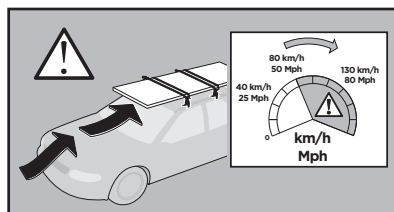

Thule XT Kit 3125

> Instructions

MERCEDES CLA (C117), 4-dr Coupé, 13-

This kit is only for vehicles with fixpoint mounting.

ISO 11154-E

183125

C.20170208
509-3125-05

Bring your life
thule.com