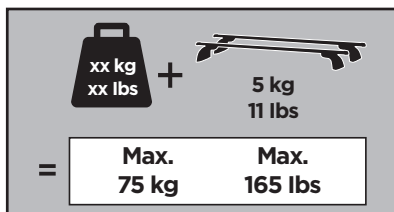

Thule XT Kit 3125

> Instructions

MERCEDES CLA (C117), 4-dr Coupé, 13-

This kit is only for vehicles with fixpoint mounting.

ISO 11154-E

183125

C.20170208
509-3125-05

Bring your life
thule.com