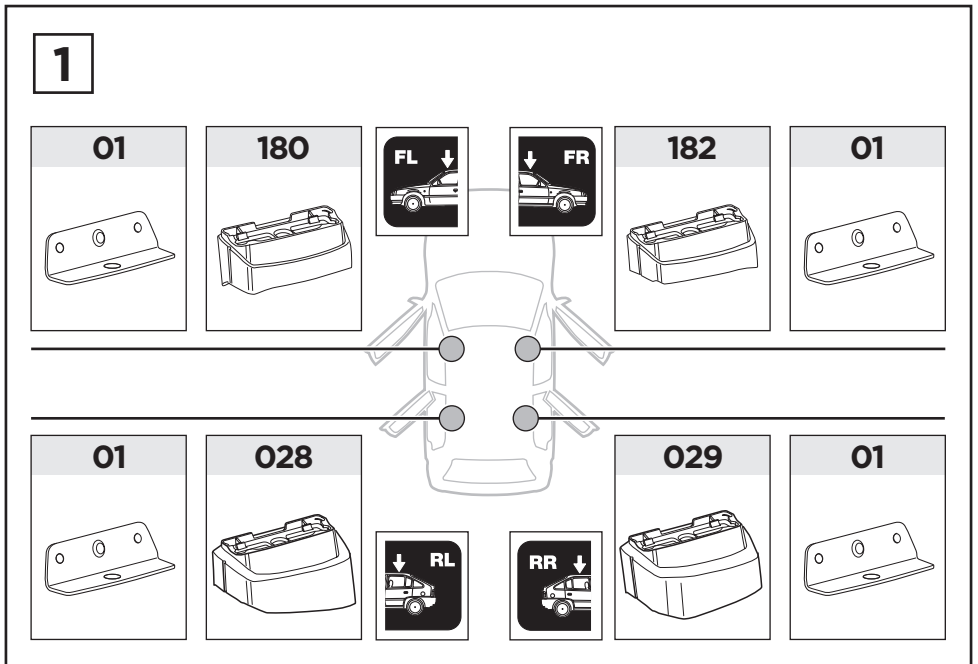

Thule XT Kit 3125

> Instructions

MERCEDES CLA (C117), 4-dr Coupé, 13-

This kit is only for vehicles with fixpoint mounting.

ISO 11154-E

183125

C.20170208
509-3125-05

Bring your life
thule.com

01

x1

02

x1

05

x1

06

x1