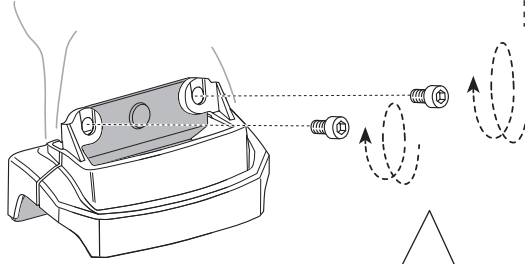

3

A

16 mm x8

EN Only a few turns
DE Nur wenige Umdrehungen
FR Quelques tours uniquement
NL Slechts enkele slagen
IT Solo qualche giro
ES Sólo algunas vueltas
PT Noções básicas
SV Endast några varv
DK Kun nogle få omgange
NE Bare noen få omdreinger
FI Vain muutama kierros
ET Ainult mõni pööre
LV Tikai dažī apgriezieni
LT Tik keli pasukimai
PL Wystarczy kilka obrotów
RU Только несколько оборотов

UK Лише декілька обертів
BG Само няколко завъртания
CS Pouze několik otáček
SK Len niekoľko otáčok
SL Le nekaj obratov
HR/BiH Samo nekoliko okreta
RO Doar câteva rotiri
HU Csak néhány fordítás
EL Μόνο λίγες περιστροφές
TR Yalnızca birkaç tur

بعض دورات فقط

AR

רק מספר סיבובים

HE

ZH 仅几圈
JA 2～3回転のみ
KO 몇 번만 돌리면 됨
TH เพียงสองสามรอบ

4

x1