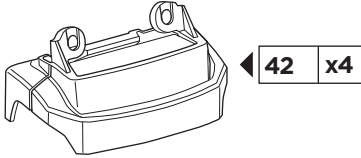

Thule XT Kit 3118

> Instructions

HONDA CR-V, 5-dr SUV, 12-16

This kit is only for vehicles with fixpoint mounting.

ISO 11154-E

183118

C.20170620
509-3118-04

Bring your life
thule.com