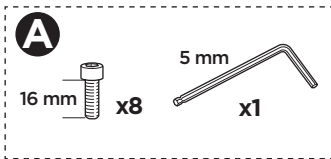

Thule XT Kit 3118

> Instructions

HONDA CR-V, 5-dr SUV, 12-16

This kit is only for vehicles with fixpoint mounting.

ISO 11154-E

183118

C.20170620
509-3118-04

Bring your life
thule.com