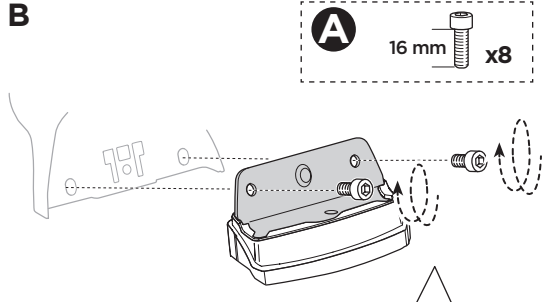

2

A

B

1. **EN** Only a few turns
   DE Nur wenige Umdrehungen
   FR Quelques tours uniquement
   NL Slechts enkele slagen
   IT Solo qualche giro
   ES Sólo algunas vueltas
   PT Noções básicas
   SV Endast några varv
   DK Kun nogle få omgange
   NE Bare noen få omdreinger
   FI Vain muutama kierros
   ET Ainult mõni pööre
   LV Tikai dažī apgriezieni
   LT Tik keli pasukimai
   PL Wystarczy kilka obrotów
   RU Только несколько оборотов

1. **UK** Лише декілька обертів
   BG Само няколко завъртания
   CS Pouze několik otáček
   SK Len niekoľko otáčok
   SL Le nekaj obratov
   HR/BiH Samo nekoliko okreta
   RO Doar câteva rotiri
   HU Csak néhány fordítás
   EL Μόνο λίγες περιστροφές
   TR Yalnızca birkaç tur

بعض دورات فقط

AR

רק מספר סיבובים

HE

1. **ZH** 仅几圈
   JA 2～3回転のみ
   KO 몇 번만 돌리면 됨
   TH เพียงสองสามรอบ

3

x1