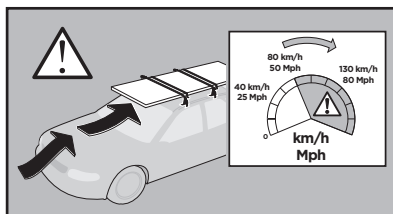

Thule XT Kit 3073

> Instructions

TOYOTA Avensis, 5-dr Estate, 09-

This kit is only for vehicles with fixpoint mounting.

ISO 11154-E

183073

C.20160113
509-3073-03

Bring your life
thule.com