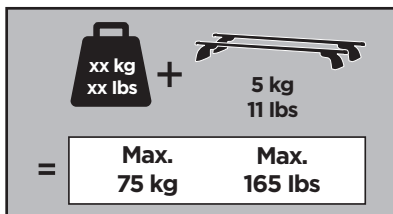

Thule XT Kit 3073

> Instructions

TOYOTA Avensis, 5-dr Estate, 09-

This kit is only for vehicles with fixpoint mounting.

ISO 11154-E

183073

C.20160113
509-3073-03

Bring your life
thule.com