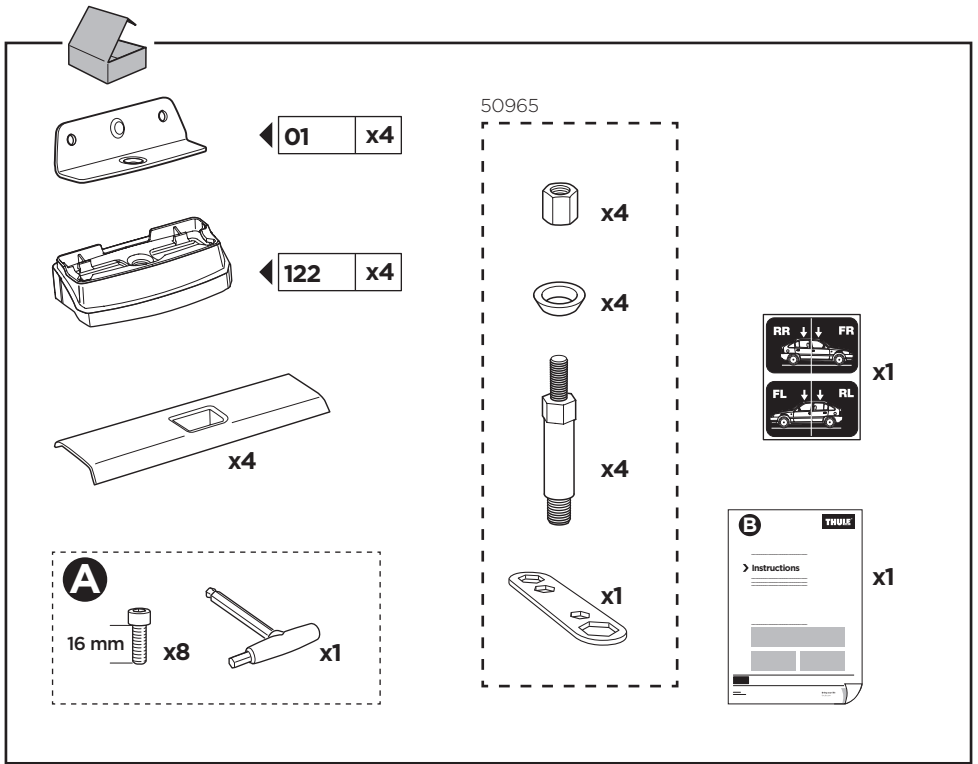

Thule XT Kit 3073

> Instructions

TOYOTA Avensis, 5-dr Estate, 09-

This kit is only for vehicles with fixpoint mounting.

ISO 11154-E

183073

C.20160113
509-3073-03

Bring your life
thule.com