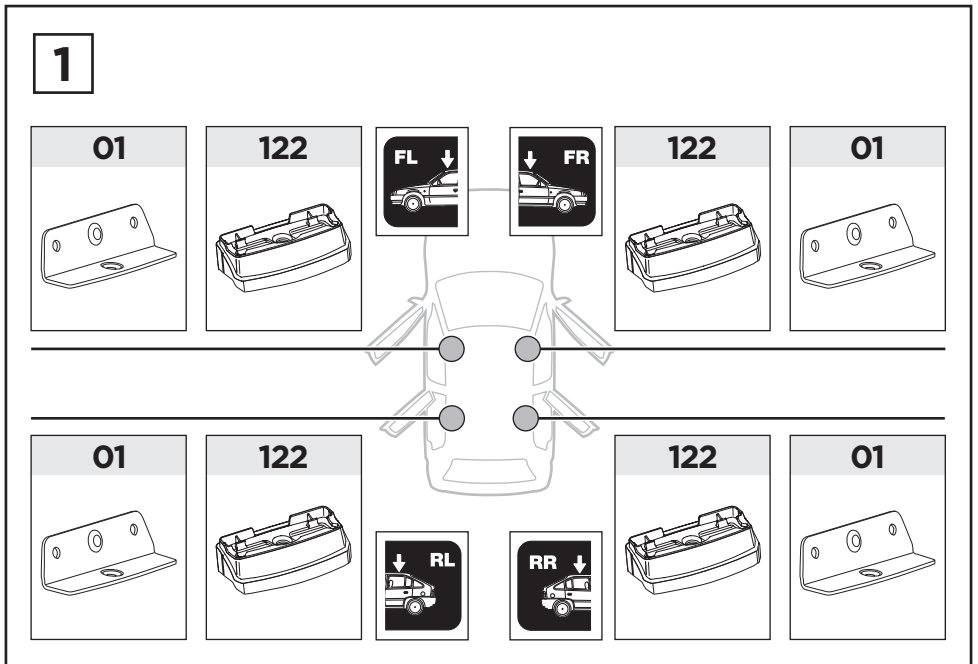

Thule XT Kit 3073

> Instructions

TOYOTA Avensis, 5-dr Estate, 09-

This kit is only for vehicles with fixpoint mounting.

ISO 11154-E

183073

C.20160113
509-3073-03

Bring your life
thule.com