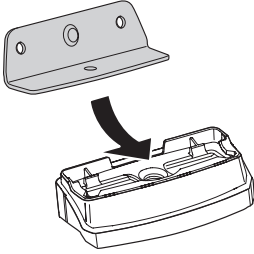

2

A

B

1. **EN** Only a few turns
   DE Nur wenige Umdrehungen
   FR Quelques tours uniquement
   NL Slechts enkele slagen
   IT Solo qualche giro
   ES Sólo algunas vueltas
   PT Noções básicas
   SV Endast några varv
   DK Kun nogle få omgange
   NE Bare noen få omdreinger
   FI Vain muutama kierros
   ET Ainult mõni pööre
   LV Tikai dažī apgriezieni
   LT Tik keli pasukimai
   PL Wystarczy kilka obrotów
   RU Только несколько оборотов

1. **UK** Лише декілька обертів
   BG Само няколко завъртания
   CS Pouze několik otáček
   SK Len niekoľko otáčok
   SL Le nekaj obratov
   HR/BiH Samo nekoliko okreta
   RO Doar câteva rotiri
   HU Csak néhány fordítás
   EL Μόνο λίγες περιστροφές
   TR Yalnızca birkaç tur

بعض دورات فقط

AR

רק מספר סיבובים

HE

1. **ZH** 仅几圈
   JA 2～3回転のみ
   KO 몇 번만 돌리면 됨
   TH เพียงสองสามรอบ

3

x1