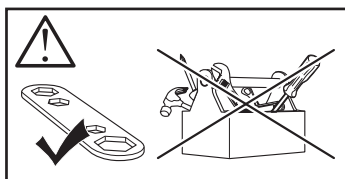

Thule XT Kit 3073

> Instructions

TOYOTA Avensis, 5-dr Estate, 09-

This kit is only for vehicles with fixpoint mounting.

ISO 11154-E

183073

C.20160113
509-3073-03

Bring your life
thule.com