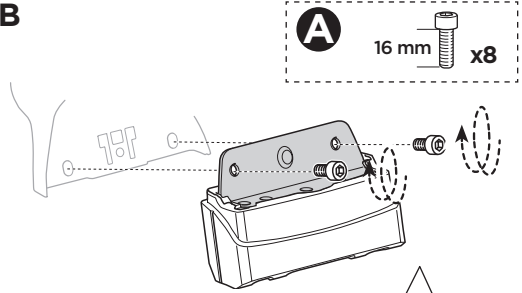

2

A

B

1. **EN** Only a few turns
   DE Nur wenige Umdrehungen
   FR Quelques tours uniquement
   NL Slechts enkele slagen
   IT Solo qualche giro
   ES Sólo algunas vueltas
   PT Noções básicas
   SV Endast några varv
   DK Kun nogle få omgange
   NE Bare noen få omdreinger
   FI Vain muutama kierros
   ET Ainult mõni pööre
   LV Tikai dažī apgriezieni
   LT Tik keli pasukimai
   PL Wystarczy kilka obrotów
   RU Только несколько оборотов

1. **UK** Лише декілька обертів
   BG Само няколко завъртания
   CS Pouze několik otáček
   SK Len niekoľko otáčok
   SL Le nekaj obratov
   HR/BiH Samo nekoliko okreta
   RO Doar câteva rotiri
   HU Csak néhány fordítás
   EL Μόνο λίγες περιστροφές
   TR Yalnızca birkaç tur

بعض دورات فقط

AR

רק מספר סיבובים

HE

1. **ZH** 仅几圈
   JA 2～3回転のみ
   KO 몇 번만 돌리면 됨
   TH เพียงสองสามรอบ

3

x1