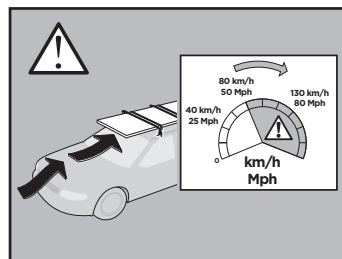

# > Instructions

TOYOTA Hi Ace, 5-dr Van, 96-06, 07-

This kit is only for vehicles with fixpoint mounting.

	+		=	6 kg 13 lbs	=	Max. 100 kg / 220 lbs
	+		=	9 kg 20 lbs	=	Max. 150 kg / 330 lbs
	+		=	12 kg 26 lbs	=	Max. 200 kg / 440 lbs