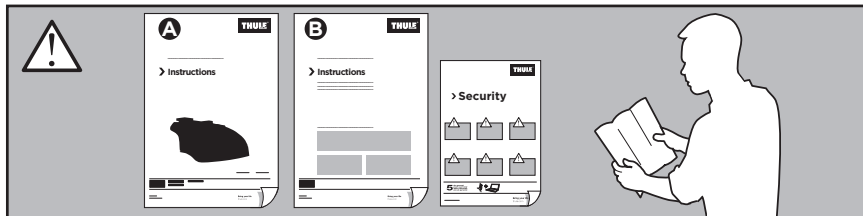

# > Instructions

TOYOTA Hi Ace, 5-dr Van, 96-06, 07-

This kit is only for vehicles with fixpoint mounting.

	+		=	6 kg 13 lbs	=	Max. 100 kg / 220 lbs
	+		=	9 kg 20 lbs	=	Max. 150 kg / 330 lbs
	+		=	12 kg 26 lbs	=	Max. 200 kg / 440 lbs