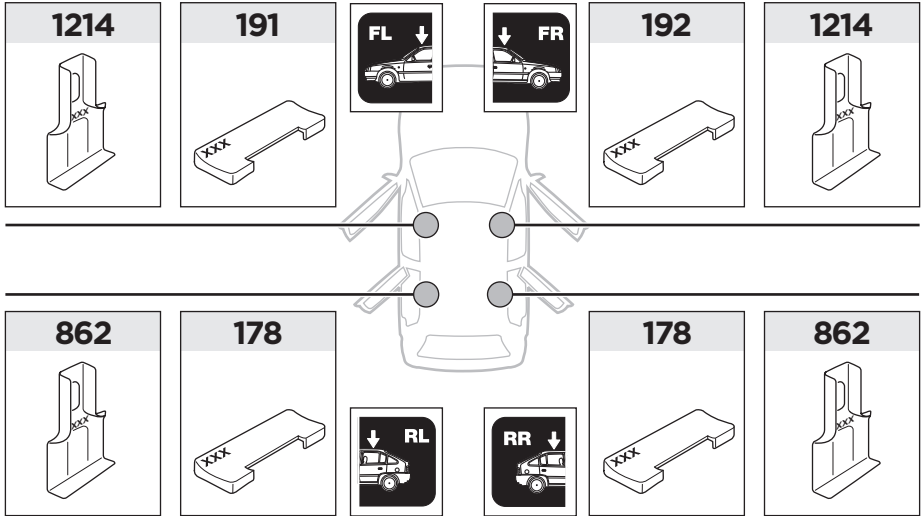

Thule Rapid System Kit 1431

> Instructions

SUBARU Tribeca, 5-dr SUV, 06-

ISO 11154-E

141431

C.20130617
519-1431-02

Bring your life
thule.com

178 x2

191 x1

192 x1

862 x2

1214 x2

x1

x1

1

	X (scale)	X (mm)	X (inch)
SUBARU Tribeca, 5-dr SUV, 06-	52,5	1176	46 1/4

	Y (scale)	Y (mm)	Y (inch)
SUBARU Tribeca, 5-dr SUV, 06-	47	1121	44 1/8

2

SUBARU Tribeca, 5-dr SUV, 06-

3

	W (mm)	Z (mm)	W (inch)	Z (inch)
SUBARU Tribeca, 5-dr SUV, 06-	300	750	11 ³/₄	29 ¹/₂