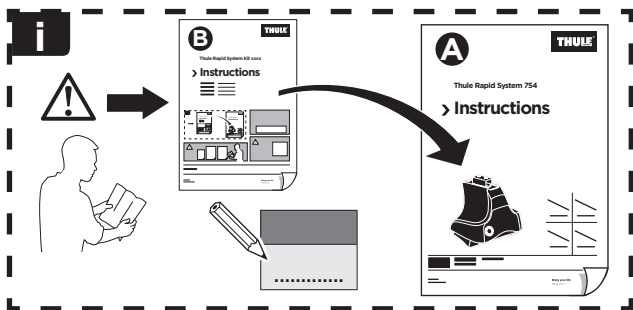

Thule Rapid System Kit 1431

> Instructions

SUBARU Tribeca, 5-dr SUV, 06-

ISO 11154-E

141431

C.20130617
519-1431-02

Bring your life
thule.com

178 x2

191 x1

192 x1

862 x2

1214 x2

x1

x1

1

	X (scale)	X (mm)	X (inch)
SUBARU Tribeca, 5-dr SUV, 06-	52,5	1176	46 1/4

	Y (scale)	Y (mm)	Y (inch)
SUBARU Tribeca, 5-dr SUV, 06-	47	1121	44 1/8

2

SUBARU Tribeca, 5-dr SUV, 06-

3

	W (mm)	Z (mm)	W (inch)	Z (inch)
SUBARU Tribeca, 5-dr SUV, 06-	300	750	11 ³/₄	29 ¹/₂