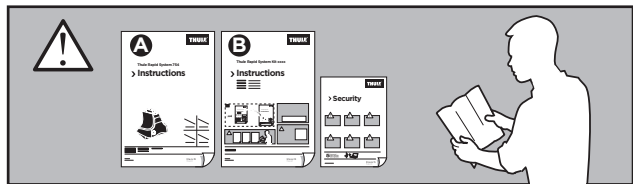

Thule Rapid System Kit 1431

> Instructions

SUBARU Tribeca, 5-dr SUV, 06-

ISO 11154-E

141431

C.20130617
519-1431-02

Bring your life
thule.com

178 x2

191 x1

192 x1

862 x2

1214 x2

x1

x1

1

	X (scale)	X (mm)	X (inch)
SUBARU Tribeca, 5-dr SUV, 06-	52,5	1176	46 1/4