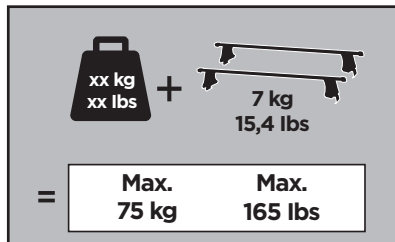

Thule Rapid System Kit 1431

> Instructions

SUBARU Tribeca, 5-dr SUV, 06-

ISO 11154-E

141431

C.20130617
519-1431-02

Bring your life
thule.com

178 x2

191 x1

192 x1

862 x2

1214 x2

x1

x1

1

	X (scale)	X (mm)	X (inch)
SUBARU Tribeca, 5-dr SUV, 06-	52,5	1176	46 1/4

	Y (scale)	Y (mm)	Y (inch)
SUBARU Tribeca, 5-dr SUV, 06-	47	1121	44 1/8

2

SUBARU Tribeca, 5-dr SUV, 06-

3

	W (mm)	Z (mm)	W (inch)	Z (inch)
SUBARU Tribeca, 5-dr SUV, 06-	300	750	11 ³/₄	29 ¹/₂